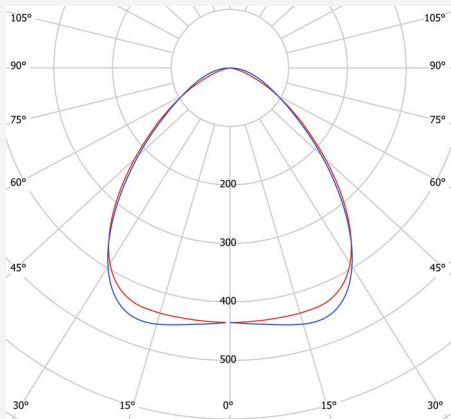

Indline Sport Grid IP23 XXL

mA	Watt	30°	60°	90°	Asym
325mA	84W	13100lm	13000lm	12900lm	13300lm
400mA	104W	15900lm	15700lm	15600lm	16100lm
500mA*	130W	19300lm	19100lm	18900lm	19500lm
575mA	150W	22200lm	21900lm	21700lm	22400lm