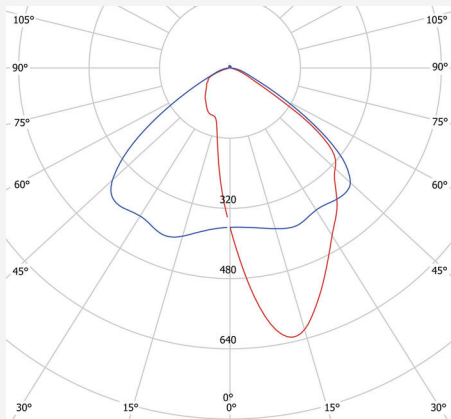

Indline Sport Grid IP23 XXL

mA	Watt	30°	60°	90°	Asym
325mA	84W	13100lm	13000lm	12900lm	13300lm
400mA	104W	15900lm	15700lm	15600lm	16100lm
500mA*	130W	19300lm	19100lm	18900lm	19500lm
575mA	150W	22200lm	21900lm	21700lm	22400lm