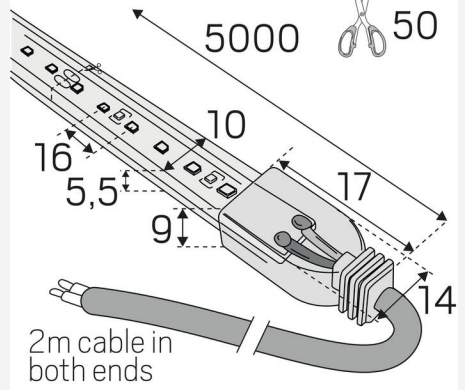

LEDSTRIP R IP67 12V 3000K 5M

Flexible LED strips with very good colour rendering, $Ra > 90$, and lumen output adjusted to attain a beautiful fill and raking light. The high IP degree of protection means it is suitable as decoration lighting for both indoor and outdoor use, such as a stair rail or illuminating lines around a shop window. Suits our range of aluminium profiles perfectly. Comes with 2 m of connecting cable at each end, 2 pcs shrink hoses, 10 pcs clips, 20 pcs screws and self-adhesive tape for easy installation. Also available made to measure in optional lengths. Upon request, running meters with connection cables are delivered according to your specifications; running meters are delivered as standard without connection cables. LEDstrip 12V has a somewhat lower lumen output than LEDstrip 24V. Drivers are ordered separately according to required dimmer technology and placing.

COLOR AND MATERIAL

Material:	Copper, PVC
Color:	White
Environmental Assessment:	Byggvarubedömningen

MEASUREMENT AND INSTALLATION

Operating Environment:	Indoor / wet locations, Outdoor
IP Degree of Protection:	67
Protection Class:	III
Installation:	Surface mounted
Mounting Installation:	Self Adhesive Tape
Approval Marks:	CE
Length (mm):	5000
Width (mm):	10
Height (mm):	6
Weight (kg):	0,36

LEDSTRIPS

Min. Bend Radius (mm):	60
Min. Length (m):	0,05
Max. Length (m):	10
Cutting Increments (mm):	50

included

(mm)

Hide-a-lite

7501315

24
kWh/1000h