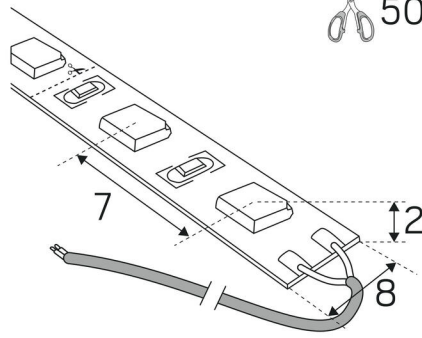

## MEASUREMENT AND INSTALLATION

Operating Environment:	Indoor / dry locations
IP Degree of Protection:	20
Protection Class:	III
Installation:	Surface mounted
Mounting Installation:	Self Adhesive Tape
Approval Marks:	CE
Requires cooling:	Yes
Length (mm):	1000
Width (mm):	8
Height (mm):	2
Weight (kg):	0,15

## LEDSTRIPS

Min. Bend Radius (mm):	60
Min. Length (m):	0,05
Max. Length (m):	5
Cutting Increments (mm):	50

(mm)

**Hide-a-lite**

7504658

**19**  
kWh/1000h