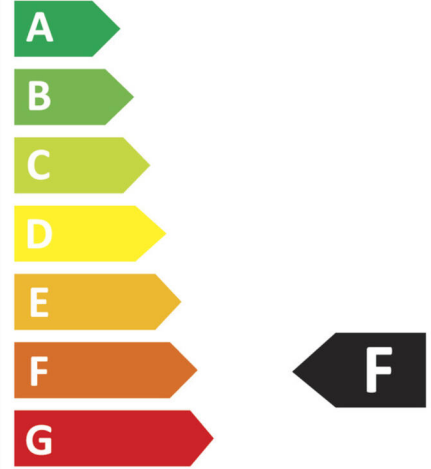

Hide-a-lite

7504658