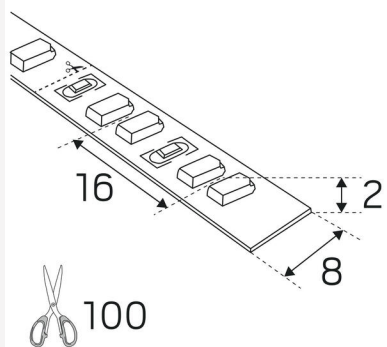

MEASUREMENT AND INSTALLATION

Operating Environment:	Indoor / dry locations
IP Degree of Protection:	20
Protection Class:	III
Installation:	Surface mounted
Mounting Installation:	Self Adhesive Tape
Approval Marks:	CE
Length (mm):	1000
Width (mm):	8
Height (mm):	2
Weight (kg):	0,03

LEDSTRIPS

Min. Bend Radius (mm):	60
Min. Length (m):	0,1
Max. Length (m):	5
Cutting Increments (mm):	100

(mm)

Hide-a-lite

7505098

A

B

C