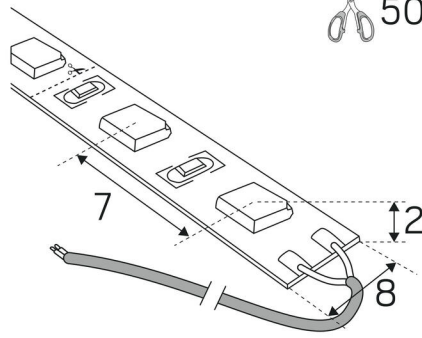

MEASUREMENT AND INSTALLATION

Operating Environment:	Indoor / dry locations
IP Degree of Protection:	20
Protection Class:	III
Installation:	Surface mounted
Mounting Installation:	Self Adhesive Tape
Approval Marks:	CE
Requires cooling:	Yes
Length (mm):	1000
Width (mm):	8
Height (mm):	2
Weight (kg):	0,15

LEDSTRIPS

Min. Bend Radius (mm):	60
Min. Length (m):	0,05
Max. Length (m):	5
Cutting Increments (mm):	50

(mm)

Hide-a-lite

7505725

19
kWh/1000h

2019/2015