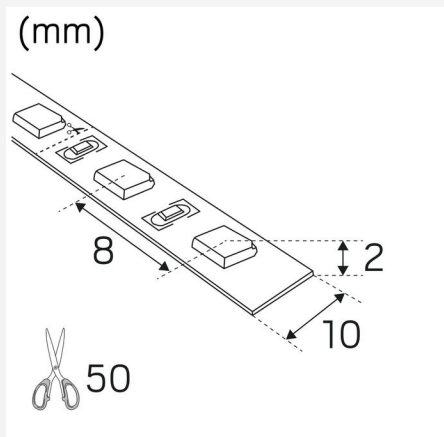

TECHNICAL DATA

Voltage (type):	DC
Voltage Interval (V):	24...24V
Voltage Nominal (V):	24
Voltage Forward (Vf):	2,9
Max. Power Luminaire (W):	8
Max. Efficiency Luminaire (lm/W):	97,5
Energy Efficiency Class (EU) 2019/2015:	F
Eprel registration number:	930889

OPERATION AND CONNECTION

Dimmable:	Yes
Driver Included:	No
Driver Model:	Constant Voltage
Min. Ta (°C):	-25
Max. Ta (°C):	45
Max. Tc (°C):	50

COLOR AND MATERIAL

Material:	Copper
Color:	White
Environmental Assessment:	Byggvarubedömningen

MEASUREMENT AND INSTALLATION

Operating Environment:	Indoor / dry locations
IP Degree of Protection:	20
Protection Class:	III
Installation:	Surface mounted
Mounting Installation:	Self Adhesive Tape
Approval Marks:	CE
Filament Test IEC 695-2-1(°C):	650
Length (mm):	1000
Width (mm):	10
Height (mm):	2
Weight (kg):	0,05

LEDSTRIPS

Min. Bend Radius (mm):	50
Min. Length (m):	0,05
Max. Length (m):	20
Cutting Increments (mm):	50