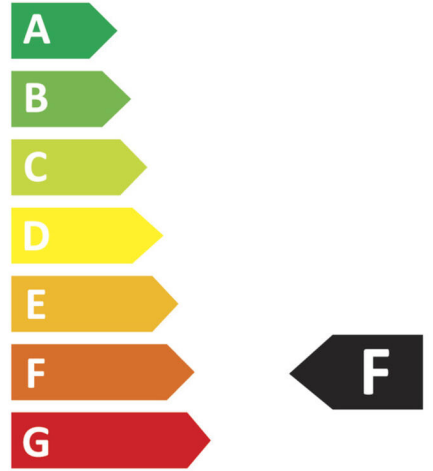

Hide-a-lite

7505747