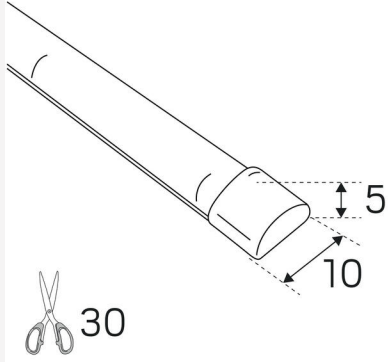

LEDSTRIP 24V LINE IP67 OPAL MIDLUM 3000K 5M

LEDstrip with encapsulated opal coloured casing in silicone, which creates an evenly lit line with noout profile or cover. COB technology with small gaps between diodes for very good efficiency. Short cutting increments of 30mm and seamless joints make it simple to create custom lengths. Comes as standard in rolls of five metres with 2 m connecting cable at each end, 2pcs end connections, self-adhesive tape for easy installation. Upon request, running meters with connection cables are delivered according to your specifications; running meters are delivered as standard without connection cables. Drivers are ordered separately according to desired dimmer technology and placing. Maximum length 5m.

OPERATION AND CONNECTION

Dimmable:	Yes
Driver Included:	No
Driver Model:	Constant Voltage
Connection (type):	Open Cable End
Length Connection (cm):	200
Connection (mm2):	2x0,75
Min. Ta (°C):	-25
Max. Ta (°C):	45
Max. Tc (°C):	65

COLOR AND MATERIAL

Material:	Copper, Silicone
Color:	White

MEASUREMENT AND INSTALLATION

Operating Environment:	Indoor / bathroom (ceiling area 1), Outdoor
IP Degree of Protection:	67
Protection Class:	III
Installation:	Surface mounted
Mounting Installation:	Self Adhesive Tape
Approval Marks:	CE
Filament Test IEC 695-2-1(°C):	650
Requires cooling:	No
Length (mm):	5000
Width (mm):	10
Height (mm):	5
Weight (kg):	0,48

LEDSTRIPS

Min. Bend Radius (mm):	50
Min. Length (m):	0,33
Max. Length (m):	5
Cutting Increments (mm):	31,25

(mm)

Hide-a-lite

7506954

50
kWh/1000h