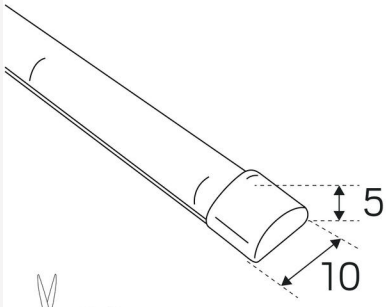

LEDSTRIP 24V LINE IP67 OPAL MIDLUM 2700K LPM

LEDstrip with encapsulated opal coloured casing in silicone, which creates an evenly lit line with noout profile or cover. COB technology with small gaps between diodes for very good efficiency. Short cutting increments of 30mm and seamless joints make it simple to create custom lengths. Comes as standard in rolls of five metres with 2 m connecting cable at each end, 2pcs end connections, self-adhesive tape for easy installation. Upon request, running meters with connection cables are delivered according to your specifications; running meters are delivered as standard without connection cables. Drivers are ordered separately according to desired dimmer technology and placing. Maximum length 5m.

Operating Environment:	Indoor / bathroom (ceiling area 1), Outdoor
IP Degree of Protection:	67
Protection Class:	III
Installation:	Surface mounted
Mounting Installation:	Self Adhesive Tape
Approval Marks:	CE
Filament Test IEC 695-2-1(°C):	650
Requires cooling:	No
Length (mm):	1000
Width (mm):	10
Height (mm):	5
Weight (kg):	0,096

LEDSTRIPS

Min. Bend Radius (mm):	50
Min. Length (m):	0,33
Max. Length (m):	5
Cutting Increments (mm):	31,25

(mm)

Hide-a-lite

7506953

10
kWh/1000h

2019/2015