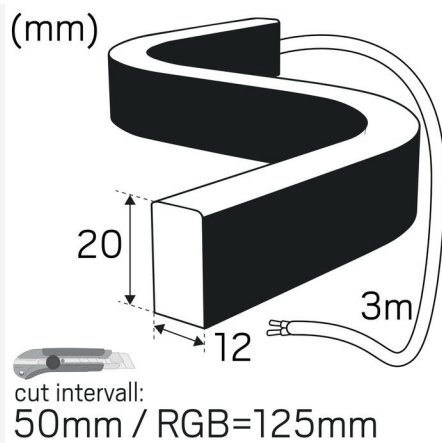

LEDSTRIP 24V NEON SIDE IP67 3000K 5M

Side bending LEDstrip, IP67-rated, available in longer lengths with accessories that you can easily fit yourself. Flexible, high quality silicon casing that gives strong, durable protection. Homogenous spot-free lighting without accessories. Comes in 5m rolls with 3m connection cable at one end, 15 clips, screws, one end cap and one end cap for cable for quick and easy installation. Also available made to measure in optional lengths up to 17m (RGB 13m). Upon request, running meters with connection cables are delivered according to your specifications; running meters are delivered as standard without connection cables. Connects to 24VDC, drivers ordered separately.

OPERATION AND CONNECTION

Dimmable:	Yes
Driver Included:	No
Driver Model:	Constant Voltage
Connection (type):	Cable
Length Connection (cm):	300
Connection (mm ²):	2x0,5
Min. Ta (°C):	-25
Max. Ta (°C):	45
Max. Tc (°C):	85

COLOR AND MATERIAL

Material:	Copper, Silicone
Color:	White

MEASUREMENT AND INSTALLATION

Operating Environment:	Indoor / bathroom (ceiling area 1), Outdoor
IP Degree of Protection:	67
Protection Class:	III
Installation:	Surface mounted
Mounting Installation:	Clips
Approval Marks:	CE
Filament Test IEC 695-2-1(°C):	650
Requires cooling:	No
Length (mm):	5000
Width (mm):	12
Height (mm):	20
Weight (kg):	1,7

LEDSTRIPS

Min. Bend Radius (mm):	120
Min. Length (m):	0,057
Max. Length (m):	17
Cutting Increments (mm):	50

Hide-a-lite

7507403

50
kWh/1000h

2019/2015