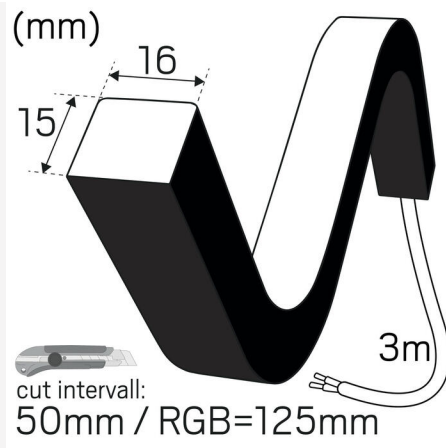

LEDSTRIP 24V NEON TOP IP67 3000K LPM

Top bending LEDstrip, IP67-rated, available in longer lengths with accessories that you can easily fit yourself. Flexible, high quality silicon casing that gives strong, durable protection. Homogenous spot-free lighting without accessories. Comes in 5m rolls with 3m connection cable at one end, 15 clips, screws, one end cap and one end cap for cable for quick and easy installation. Also available made to measure in optional lengths up to 17m (RGB 13m). Upon request, running meters with connection cables are delivered according to your specifications; running meters are delivered as standard without connection cables. Connects to 24VDC, drivers ordered separately.

DESCRIPTION

GTIN:	7392971141732
Item Name:	LEDstrip 24V Neon Top IP67 3000K lpm
Warranty:	5 years

LIGHT TECHNICAL DATA

Max. Luminaire Lumen (lm):	620
Light Source:	LED
Replaceability:	Non-replaceable LED
LED Colour:	Warm White
Colour Temperature (K):	3000
Colour Rendering Index (Ra):	>80
Colour Consistency (SDCM):	3
Luminous Intensity (cd):	190
Beam Angle (°):	120
Light sharing:	Symmetric
Light Outlet:	Direct
Number of Lamps (pcs):	1
Number of LED (pcs):	120
LED Pitch (mm):	8
Life Time:	h Ta °C
Nominal Life Time (h):	100000
Lumen maintenance 50 000h:	L98
Lumen maintenance 75 000h:	L97
Lumen maintenance 100 000h:	L95
LLMF @ 50 000h:	0.98
LLMF @ 100 000h:	0.95

OPERATION AND CONNECTION

Dimmable:	Yes
Driver Included:	No
Driver Model:	Constant Voltage
Min. Ta (°C):	-25
Max. Ta (°C):	45
Max. Tc (°C):	85

COLOR AND MATERIAL

Material:	Copper, Silicone
Color:	White

MEASUREMENT AND INSTALLATION

LEDSTRIPS

Min. Bend Radius (mm):	120
Min. Length (m):	0,057
Max. Length (m):	17
Cutting Increments (mm):	50

Hide-a-lite

7507409

10
kWh/1000h