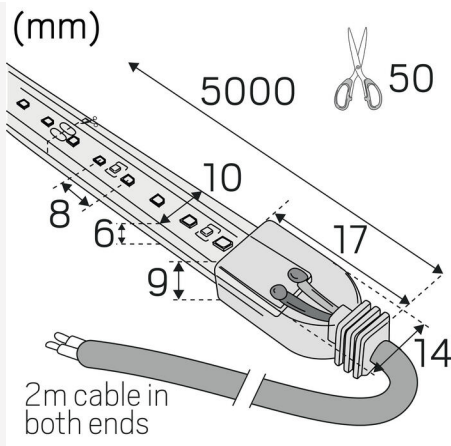

included

Hide-a-lite

7507433

60
kWh/1000h

2019/2015