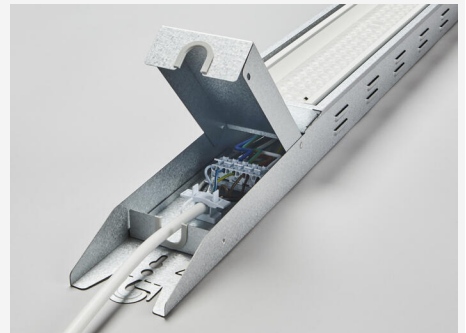

OPERATION AND CONNECTION

Dimmable:	No
Type of Dimming:	DIP-Switch Power, OnOff
Driver Included:	Yes - replaceable
Driver Model:	Constant Current
Driver Type:	Built-in
Driver Manufacturer:	Tridonic
Connection (type):	Quick Terminal
Connection (mm²):	5x0,5-2,5
Through Wiring:	Yes
Strain Relief:	Yes
Power Factor λ:	0,95
Efficiency (%):	93
THD (%):	10
Constant Current (mA):	350, 400, 450, 500
Min. Ta (°C):	-20
Max. Ta (°C):	40
Max. Tc (°C):	75
Protection Against:	Short Circuit, Overload
Mains surge protection DM (kV):	12
Fuse B10 (pcs):	12
Fuse B16 (pcs):	19
Fuse C10 (pcs):	12
Fuse C16 (pcs):	30

COLOR AND MATERIAL

Material:	Metal, Sheet metal
Color:	Aluzinc
Environmental Assessment:	EPD, Byggvarubedömningen
Available in special color:	No

MEASUREMENT AND INSTALLATION

Operating Environment:	Indoor / damp locations
IP Degree of Protection:	23
Protection Class:	I
Installation:	Surface mounted, Wire-cable installation
Mounting Installation:	Screw Mounting, Hook
Approval Marks:	CE, a Hide-a-lite Choice
Impact Strength:	IK03
Filament Test IEC 695-2-1(°C):	650
Length (mm):	1374
Width (mm):	112
Height (mm):	73
Weight (kg):	3,16