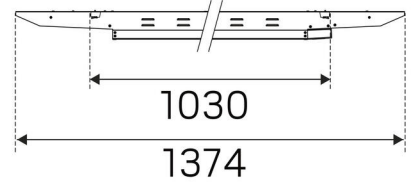

## MEASUREMENT AND INSTALLATION

<b>Operating Environment:</b>	Indoor / damp locations
<b>IP Degree of Protection:</b>	23
<b>Protection Class:</b>	I
<b>Installation:</b>	Surface mounted, Wire-cable installation
<b>Mounting Installation:</b>	Screw Mounting, Hook
<b>Approval Marks:</b>	CE, a Hide-a-lite Choice
<b>Impact Strength:</b>	IK03
<b>Filament Test IEC 695-2-1(°C):</b>	650
<b>Length (mm):</b>	1374
<b>Width (mm):</b>	112
<b>Height (mm):</b>	73
<b>Weight (kg):</b>	3,16

(mm)