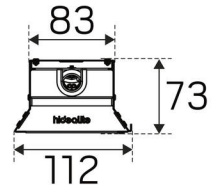

## MEASUREMENT AND INSTALLATION

<b>Operating Environment:</b>	Indoor / damp locations
<b>IP Degree of Protection:</b>	23
<b>Protection Class:</b>	I
<b>Installation:</b>	Surface mounted, Wire-cable installation
<b>Mounting Installation:</b>	Screw Mounting, Hook
<b>Approval Marks:</b>	CE, a Hide-a-lite Choice
<b>Impact Strength:</b>	IK03
<b>Filament Test IEC 695-2-1(°C):</b>	650
<b>Length (mm):</b>	1374
<b>Width (mm):</b>	112
<b>Height (mm):</b>	73
<b>Weight (kg):</b>	3,16

(mm)