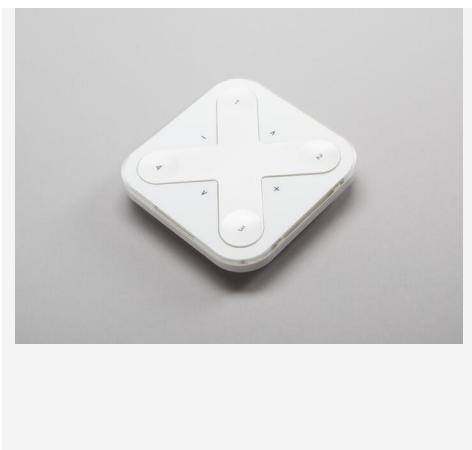

CASAMBI XPRESS WHITE

Casambi Xpress is a wireless remote control that enables smooth, physical operation within the Casambi system without wiring. With four fixed and four programmable buttons, you can control brightness, colour temperature, and scenes wirelessly via Casambi Mesh. Xpress can be used handheld or mounted magnetically on a wall bracket. It runs on a long-lasting CR2430 battery and requires no external power or installation. The minimalist and elegant design is available in white or black – perfect for both new and existing Casambi installations.

DESCRIPTION

GTIN:	7392971156460
Item Name:	Casambi Xpress White
Warranty:	5 years

OPERATION AND CONNECTION

Min. Ta (°C):	0
Max. Ta (°C):	40

COLOR AND MATERIAL

Material:	Plastic
Color:	White

MEASUREMENT AND INSTALLATION

Operating Environment:	Indoor / dry locations
IP Degree of Protection:	20
Installation:	Surface mounted, Wall
Mounting Installation:	Screw Mounting
Length (mm):	90
Width (mm):	90
Height (mm):	18
Weight (kg):	0,072