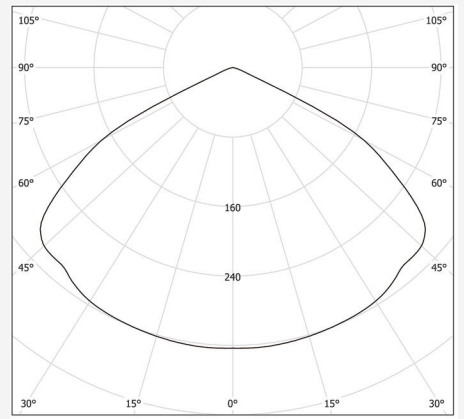

DESCRIPTION

GTIN:	7392971105734
Item Name:	Spot Mini White 3000K
Warranty:	5 years

LIGHT TECHNICAL DATA

Max. Luminaire Lumen (lm):	70
Light Source:	LED
LED Colour:	Warm White
Colour Temperature (K):	3000
Colour Rendering Index (Ra):	>85
Colour Consistency (SDCM):	3
Luminous Intensity (cd):	15
Beam Angle (°):	120
Life Time:	h Ta °C
Nominal Life Time (h):	30000

TECHNICAL DATA

Power LED (W):	1,2
Max. Power Luminaire (W):	1,2
Max. Efficiency Luminaire (lm/W):	58,3

OPERATION AND CONNECTION

Dimmable:	Yes
Driver Included:	No
Driver Model:	Constant Current
Connection (type):	AMP Contact
Constant Current (mA):	350

COLOR AND MATERIAL

Material: Plastic
Color: White

MEASUREMENT AND INSTALLATION

Operating Environment: Indoor / damp locations
IP Degree of Protection: 21
Protection Class: III
Installation: Built-in
Mounting Installation: Press Fit
Ceiling Thickness Interval (mm): 2mm
Fire Safety Marks: Not in insulation without protection cover
Approval Marks: CE
Height (mm): 11
Diameter (mm): 32
Weight (kg): 0,014
Min. Built-in (mm): Ø24x8
Height Recessed Part (mm): 8
Height Exterior Part (mm): 3
Built-in Ø (mm): 24mm

(mm)