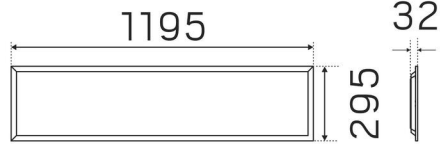

(mm)

(mm)

SKY-CLO

hideaLite