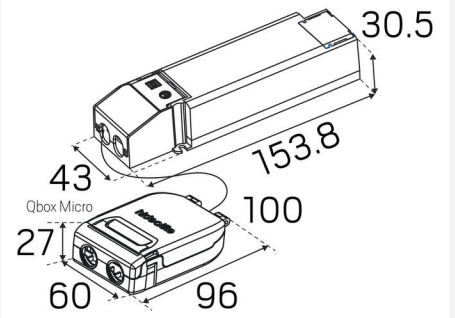

(mm)

(mm)

SKY-CLO

hideaLite