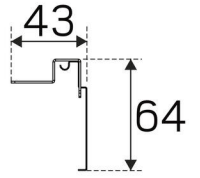

DESCRIPTION

GTIN:	7392971154435
Item Name:	Actor G2 Wall bracket Black
Warranty:	5 years

COLOR AND MATERIAL

Color:	Black
---------------	-------

MEASUREMENT AND INSTALLATION

Operating Environment:	Indoor / dry locations
Length (mm):	1083
Width (mm):	43
Height (mm):	64
Weight (kg):	0,58

(mm)

800

1083