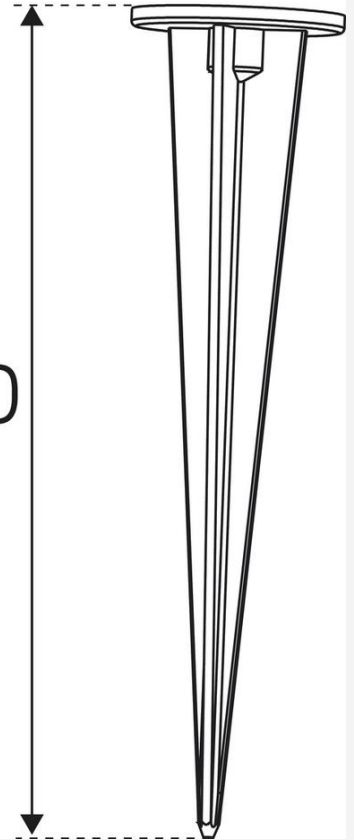

(mm)

160

This luminaire contains built-in LED lamps.

The lamps cannot be changed in the luminaire.

hidealite Spotlight Garden Kit

874/2012

A++
A+
A
B
C
D
E

LED