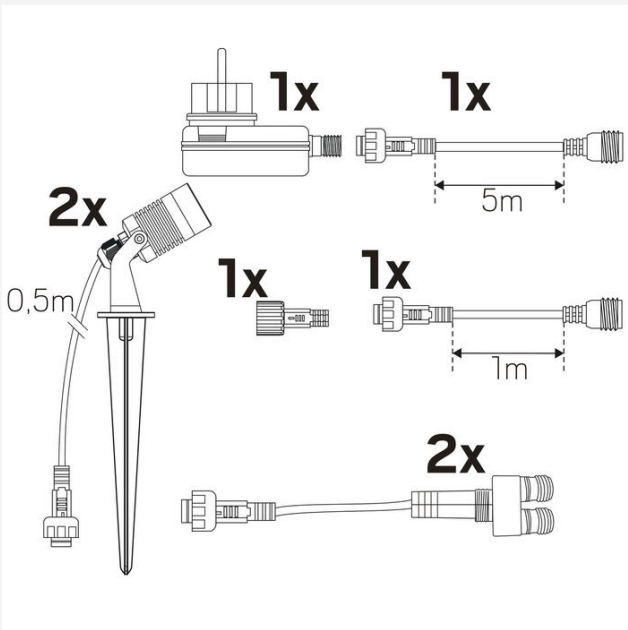

(mm)

160

This luminaire contains built-in LED lamps.

The lamps cannot be changed in the luminaire.

hidealite Spotlight Garden Kit

874/2012

A++
A+
A
B
C
D
E

LED