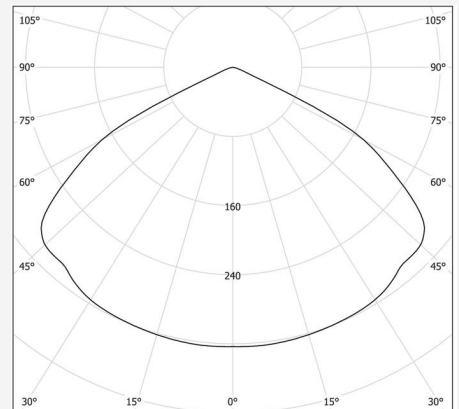

DESCRIPTION

GTIN: 7392971104133
Item Name: Spot Mini Chrome 3000k

LIGHT TECHNICAL DATA

Light Source: LED
Light Source Included (type): LED not exchangeable
Instant Full Light: No
LED Colour: Warm White
Colour Temperature (K): 3000
Colour Rendering Index (Ra): >85
Colour Consistency (SDCM): 3
Luminous Intensity (cd): 15
Luminaire Lumen (lm): 70
Beam Angle (°): 120
Life Time: (L70) 30 000h Ta 25°C
Nominal Life Time (h): 30000

COLOR AND MATERIAL

Material:	Plastic
Color:	Matte Chrome

MEASUREMENT AND INSTALLATION

Operation Environment:	Indoor
IP Degree of Protection:	21
Installation:	Built-in
Mounting Installation:	Press Fit
Ceiling Thickness Interval (mm):	2
Fire Safety Marks:	Not in insulation without protection cover
Approval Marks:	CE
Height (mm):	11
Diameter (mm):	32
Weight (kg):	0,014
Min. Built-in (mm):	Ø24x8
Height Recessed Part (mm):	8
Height Exterior Part (mm):	3
Min. Built-in (Ø mm):	24
Max. Built-in (Ø mm):	24

(mm)