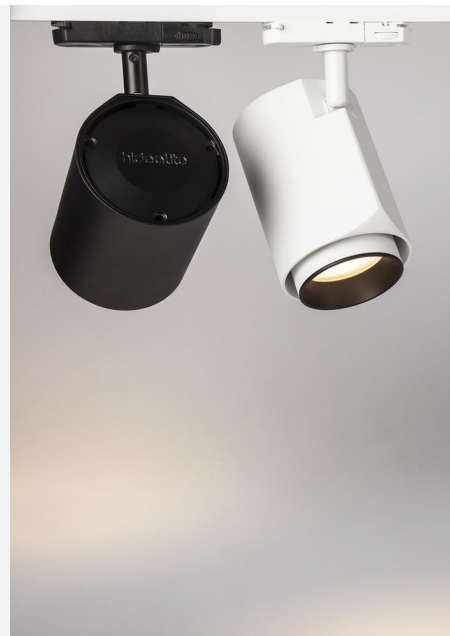

A+

FOCUS TRACK GIGA DALI 60° WHITE 3000K

Stylish anti-glare luminaire in solid and smooth droplet design with integrated DALI driver. The latest LED technology and Comfort Lens provide superb light quality with high luminous comfort and RA>90. For accent lighting or general lighting in most environments. 3-phase Global Trac DALI adapter for Global Trac Pulse track systems or equivalent. Can be complemented with accessories to change light pattern and reduce glare.

TECHNICAL DATA

Adjustable:	Yes
Tilttable (°):	90
Rotatable (°):	350
Voltage (type):	AC
Voltage Interval (V):	220...240
Voltage Nominal (V):	230
Line Frequency (Hz):	50
Power LED (W):	34
Power Luminaire (W):	38
System Power (W):	38
Efficiency LED (lm/W):	89
Efficiency Luminaire (lm/W):	79
Efficiency System (lm/W):	79
Energy Efficiency Class:	A+

COLOR AND MATERIAL

Material:	Diecasted, Extruded, Aluminium
Color:	White
Color Code (RAL):	9016
Color Cover Ring:	Black
Color Code Cover Ring (RAL):	9017
Halogen free:	No

MEASUREMENT AND INSTALLATION

Operation Environment:	Indoor
IP Degree of Protection:	20
Installation:	Surface mounted
Mounting Installation:	3-Phase DALI adapter
Approval Marks:	CE
Filament Test IEC 695-2-1(°C):	650
Protection Class:	I
Width (mm):	96
Height (mm):	185
Depth (mm):	141
Diameter (mm):	96
Weight (kg):	1,145