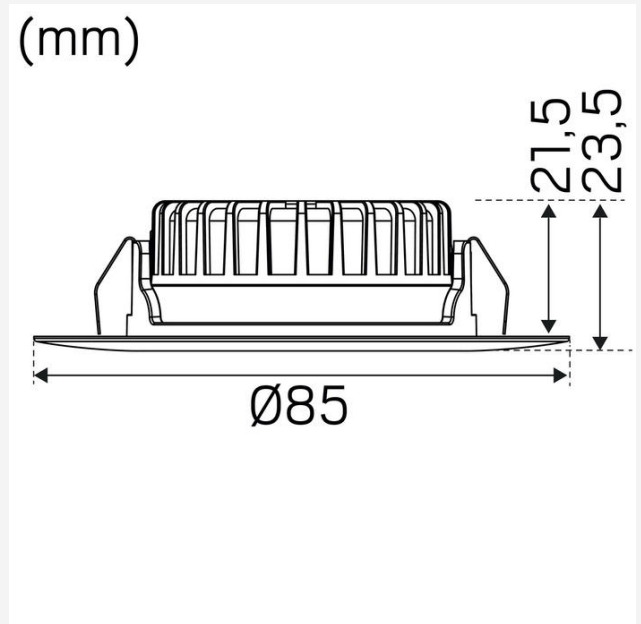

TECHNICAL DATA

Adjustable:	Yes
Tiltable (°):	15
Voltage (type):	AC, DC
Voltage Interval (V):	12...12
Voltage Nominal (V):	12
Power LED (W):	3,6
Power Luminaire (W):	4,7
System Power (W):	5,2
Efficiency LED (lm/W):	94
Efficiency Luminaire (lm/W):	72
Efficiency System (lm/W):	65
Energy Efficiency Class:	A++

COLOR AND MATERIAL

Material:	Diecasted, Aluminium
Color:	White
Color Code (RAL):	9016
Halogen free:	Yes

MEASUREMENT AND INSTALLATION

Operation Environment:	Indoor
IP Degree of Protection:	44
Installation:	Built-in, Surface mounted
Mounting Installation:	Tension Spring
Ceiling Thickness Interval (mm):	5
Fire Safety Marks:	MM-mark, Not in insulation without protection cover
Protection Cover:	7466700, 7466701, 7466702
Approval Marks:	CE
Protection Class:	III
Height (mm):	23
Diameter (mm):	85
Weight (kg):	0,084
Min. Built-in (mm):	Ø58x22
Height Recessed Part (mm):	22
Height Exterior Part (mm):	2
Min. Built-in (Ø mm):	58
Max. Built-in (Ø mm):	58