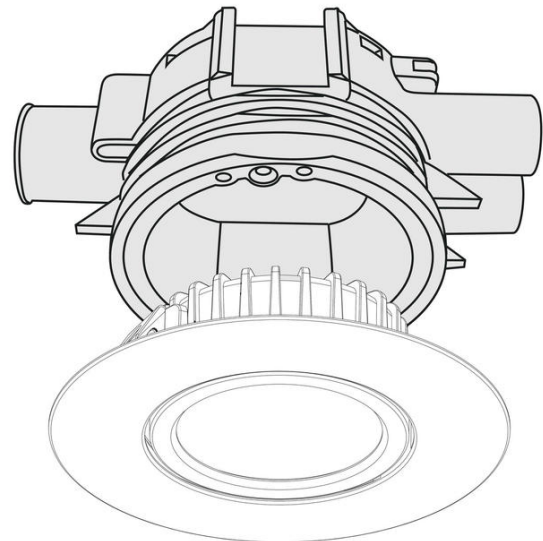

A++

1218 12V WHITE 2700K

Dimmable LED downlight IP44 for connection to 12V AC/DC. Tiltable fixture for installation in appliance box or in normal 57-60mm cut-out with tension springs. Push-in terminals integrated in the back cover makes it easy to use existing wiring, transformer and dimmer when changing older halogen fittings. Connects to 12V AC/DC (only dimmable with AC). Can be dimmed very low with standard dimmers.

TECHNICAL DATA

Adjustable:	Yes
Tiltable (°):	15
Voltage (type):	AC, DC
Voltage Interval (V):	12...12
Voltage Nominal (V):	12
Power LED (W):	3,6
Power Luminaire (W):	4,7
System Power (W):	5,2
Efficiency LED (lm/W):	94
Efficiency Luminaire (lm/W):	72
Efficiency System (lm/W):	65
Energy Efficiency Class:	A++

OPERATION AND CONNECTION

Driver Model:	Constant Voltage, Halogen Transformer
Connection (type):	Quick Terminal
Connection (mm²):	2x0,5-1,5
Strain Relief:	No
Operating Temperature:	-15...+40
Max. Tc (°C):	105
Dimmable:	Yes

COLOR AND MATERIAL

Material:	Diecasted, Aluminium
Color:	White
Color Code (RAL):	9016
Halogen free:	Yes

MEASUREMENT AND INSTALLATION

Operation Environment:	Indoor
IP Degree of Protection:	44
Installation:	Built-in, Surface mounted
Mounting Installation:	Tension Spring
Ceiling Thickness Interval (mm):	5
Fire Safety Marks:	MM-mark, Not in insulation without protection cover
Protection Cover:	7466700, 7466701, 7466702
Approval Marks:	CE
Protection Class:	III
Height (mm):	23
Diameter (mm):	85
Weight (kg):	0,084
Min. Built-in (mm):	Ø58x22
Height Recessed Part (mm):	22
Height Exterior Part (mm):	2
Min. Built-in (Ø mm):	58
Max. Built-in (Ø mm):	58