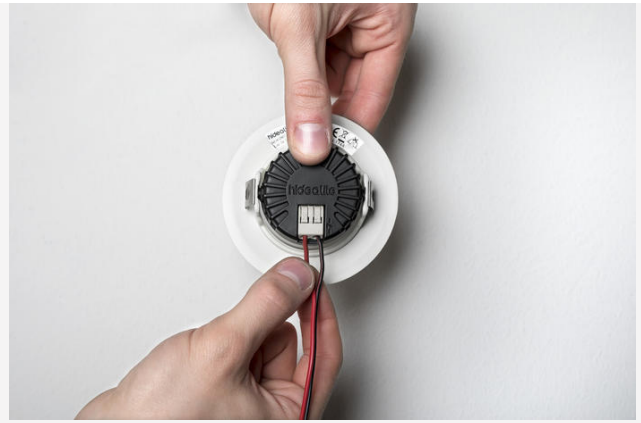

A++

1218 12V WHITE 2700K

Dimmable LED downlight IP44 for connection to 12V AC/DC. Tiltable fixture for installation in appliance box or in normal 57-60mm cut-out with tension springs. Push-in terminals integrated in the back cover makes it easy to use existing wiring, transformer and dimmer when changing older halogen fittings. Connects to 12V AC/DC (only dimmable with AC). Can be dimmed very low with standard dimmers.

TECHNICAL DATA

Adjustable:	Yes
Tiltable (°):	15
Voltage (type):	AC, DC
Voltage Interval (V):	12...12
Voltage Nominal (V):	12
Power LED (W):	3,6
Power Luminaire (W):	4,7
System Power (W):	5,2
Efficiency LED (lm/W):	94
Efficiency Luminaire (lm/W):	72
Efficiency System (lm/W):	65
Energy Efficiency Class:	A++

OPERATION AND CONNECTION

Driver Model:	Constant Voltage, Halogen Transformer
Connection (type):	Quick Terminal
Connection (mm²):	2x0,5-1,5
Strain Relief:	No
Operating Temperature:	-15...+40
Max. Tc (°C):	105
Dimmable:	Yes

COLOR AND MATERIAL

Material:	Diecasted, Aluminium
Color:	White
Color Code (RAL):	9016
Halogen free:	Yes

MEASUREMENT AND INSTALLATION

Operation Environment:	Indoor
IP Degree of Protection:	44
Installation:	Built-in, Surface mounted
Mounting Installation:	Tension Spring
Ceiling Thickness Interval (mm):	5
Fire Safety Marks:	MM-mark, Not in insulation without protection cover
Protection Cover:	7466700, 7466701, 7466702
Approval Marks:	CE
Protection Class:	III
Height (mm):	23
Diameter (mm):	85
Weight (kg):	0,084
Min. Built-in (mm):	Ø58x22
Height Recessed Part (mm):	22
Height Exterior Part (mm):	2
Min. Built-in (Ø mm):	58
Max. Built-in (Ø mm):	58