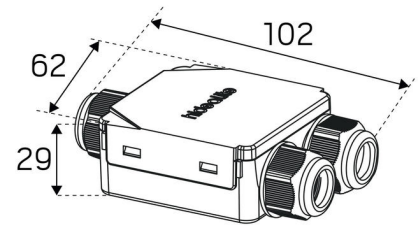

(mm)

(mm)

(mm)

This luminaire contains built-in LED lamps.

The lamps cannot be changed in the luminaire.

hideolite Optic 360 Iso

874/2012