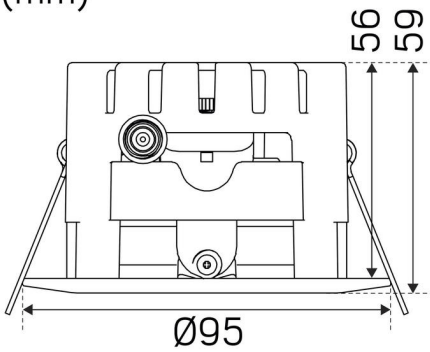

COLOR AND MATERIAL

Material:	Aluminium, Plastic
Color:	White
Color Code (RAL):	9016

MEASUREMENT AND INSTALLATION

Operation Environment:	Indoor
IP Degree of Protection:	44
Installation:	Built-in
Mounting Installation:	Tension Spring
Ceiling Thickness Interval (mm):	3-26
Fire Safety Marks:	Approved for installation in insulation
Protection Cover:	7466700, 7466701, 7466702
Approval Marks:	CE, SELV
Protection Class:	II
Height (mm):	59
Diameter (mm):	95
Weight (kg):	0,45
Min. Built-in (mm):	200x200x56
Height Recessed Part (mm):	56
Height Exterior Part (mm):	3
Min. Built-in (Ø mm):	83
Max. Built-in (Ø mm):	83

(mm)

(mm)

(mm)

This luminaire contains built-in LED lamps.

The lamps cannot be changed in the luminaire.

hideolite Optic 360 Iso

874/2012