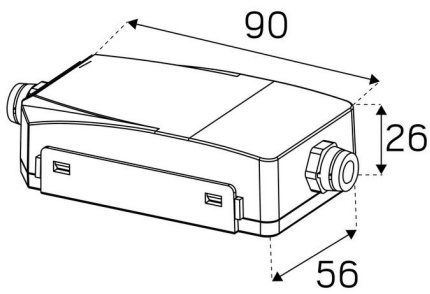

(mm)

(mm)

(mm)

This luminaire contains built-in LED lamps.

The lamps cannot be changed in the luminaire.

hideolite Optic 360 Iso

874/2012