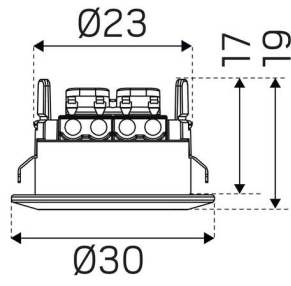

COLOR AND MATERIAL

Material:	Aluminium
Color:	Black
Color Code (RAL):	9017
Halogen free:	Yes

MEASUREMENT AND INSTALLATION

Operation Environment:	Indoor
IP Degree of Protection:	44
Installation:	Built-in
Mounting Installation:	Tension Spring
Ceiling Thickness Interval (mm):	3
Height Surface Mounted (mm):	30
Fire Safety Marks:	Not in insulation without protection cover
Approval Marks:	CE
Filament Test IEC 695-2-1(°C):	650
Protection Class:	III
Height (mm):	19
Diameter (mm):	30
Weight (kg):	0,0105
Min. Built-in (mm):	Ø25x13
Height Recessed Part (mm):	17
Height Exterior Part (mm):	3
Min. Built-in (Ø mm):	25
Max. Built-in (Ø mm):	25

 This luminaire contains built-in LED lamps.

The lamps cannot be changed in the luminaire.

 LED

hideaLite Core Smart 120°

874/2012

(mm)

(mm)