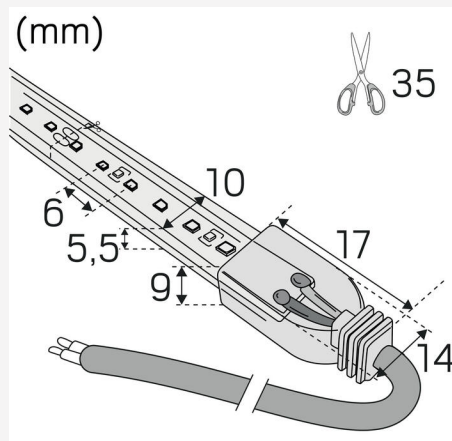

LEDSTRIP RX HD IP67 24V 4000K LPM

Professional LEDstrip with close LED spacing to create a homogenous light with opal cover - also for low profiles. High lumen output and very good colour rendering, Ra>90 Comes with 2 m of connecting cable at each end, 2pcs shrink hoses, 10pcs clips, 20pcs screws and self-adhesive tape for easy installation. Also available made to measure in optional lengths. Upon request, running meters with connection cables are delivered according to your specifications; running meters are delivered as standard without connection cables. Drivers are ordered separately according to required dimmer technology and placing.

MEASUREMENT AND INSTALLATION

Operating Environment:	Indoor / wet locations, Outdoor
IP Degree of Protection:	67
Protection Class:	III
Installation:	Surface mounted
Mounting Installation:	Self Adhesive Tape, Clips
Approval Marks:	CE
Length (mm):	1000
Width (mm):	10
Height (mm):	6
Weight (kg):	0,083

LEDSTRIPS

Min. Bend Radius (mm):	60
Min. Length (m):	0,036
Max. Length (m):	10
Cutting Increments (mm):	35,7

Hide-a-lite

7506461

13
kWh/1000h