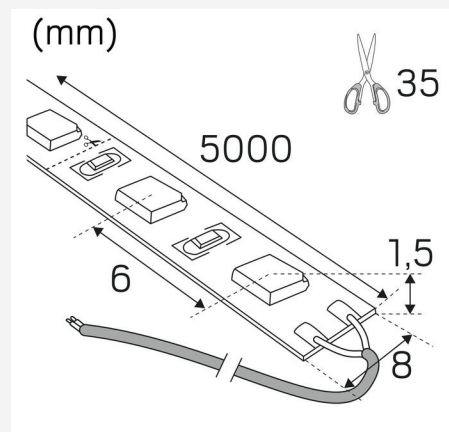

TECHNICAL DATA

Voltage (type):	DC
Voltage Interval (V):	24...24V
Voltage Nominal (V):	24
Max. Power Luminaire (W):	12,5
Max. System Power (W):	13,75
Max. Efficiency Luminaire (lm/W):	92
Max. Efficiency System (lm/W):	83,6
Energy Efficiency Class (EU) 2019/2015:	F

OPERATION AND CONNECTION

Dimmable:	Yes
Driver Included:	No
Driver Model:	Constant Voltage
Min. Ta (°C):	-20
Max. Ta (°C):	45
Max. Tc (°C):	70

COLOR AND MATERIAL

Material:	Copper
Color:	White
Environmental Assessment:	Byggvarubedömningen

MEASUREMENT AND INSTALLATION

Operating Environment:	Indoor / dry locations
IP Degree of Protection:	20
Protection Class:	III
Installation:	Surface mounted
Mounting Installation:	Self Adhesive Tape
Approval Marks:	CE
Length (mm):	1000
Width (mm):	8
Height (mm):	2
Weight (kg):	0,02

LEDSTRIPS

Min. Bend Radius (mm):	60
Min. Length (m):	0,036
Max. Length (m):	10
Cutting Increments (mm):	35,7