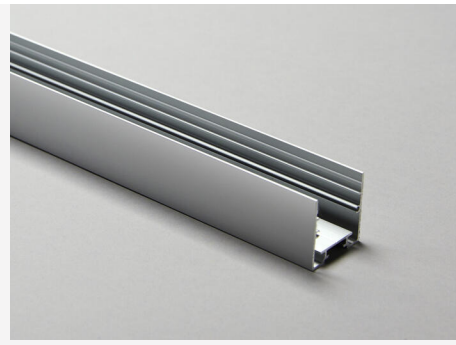

PROFILE 30X30 ALU 2M

Profile 30x30 is a U-profile that fits several LED strips in our range. The profile facilitates installation and gives the lighting a professional frame. Available for both surface-mounted and recessed mounting and supplied with pre-drilled holes for quick and easy installation. The profile is available in three colours, white, black and aluminium, and can be supplied in any colour on request. For extra flexibility, accessories such as extension arms, profile brackets, covers and end caps are also available.

DESCRIPTION

GTIN:	7392971153032
Item Name:	Profile 30x30 Alu 2m

COLOR AND MATERIAL

Material:	Aluminium
Color:	Aluminum
Available in special color:	Yes

MEASUREMENT AND INSTALLATION

Operating Environment:	Indoor / dry locations, Indoor / damp locations, Indoor / wet locations, Indoor / bathroom (ceiling area 1), Outdoor
Width (mm):	30
Height (mm):	30
Depth (mm):	2010
Weight (kg):	0,78