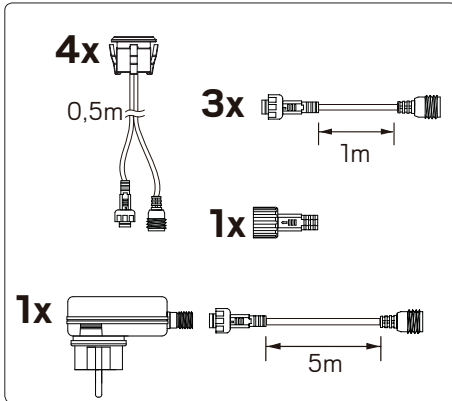

Decklight Garden Kit

hidealite

E-nr	Snro	El.nr	GTIN	Name	LED color	Color	Unit effect
77 640 35	45 234 44	31 060 32	7392971130163	Decklight Garden Kit	3000K	Stainless steel	4.5W
77 640 34	45 234 43	31 060 31	7392971130156	Decklight Garden	3000K	Stainless steel	0.8W

E-nr	Snro	El.nr	GTIN	Name	Effect	Numbers of LED
79 813 79	40 114 31	66 211 13	7392971130385	Trafo Decklight	12VDC / 12W	Min 1pcs - Max 12pcs 0.8W LED

For explanation of symbols see www.hidealite.se

SAFETY INSTRUCTIONS