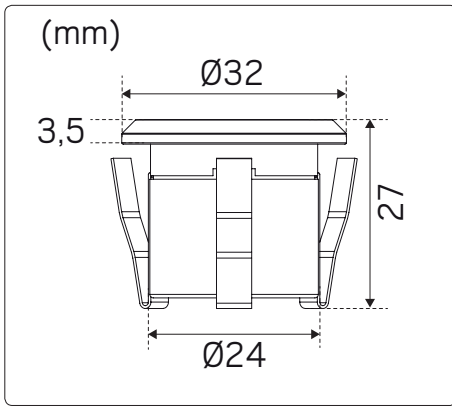

Decklight Garden Kit

hidealite

E-nr	Snro	El.nr	GTIN	Name	LED color	Color	Unit effect
77 640 35	45 234 44	31 060 32	7392971130163	Decklight Garden Kit	3000K	Stainless steel	4.5W
77 640 34	45 234 43	31 060 31	7392971130156	Decklight Garden	3000K	Stainless steel	0.8W

E-nr	Snro	El.nr	GTIN	Name	Effect	Numbers of LED
79 813 79	40 114 31	66 211 13	7392971130385	Trafo Decklight	12VDC / 12W	Min 1pcs - Max 12pcs 0.8W LED

For explanation of symbols see www.hidealite.se

SAFETY INSTRUCTIONS