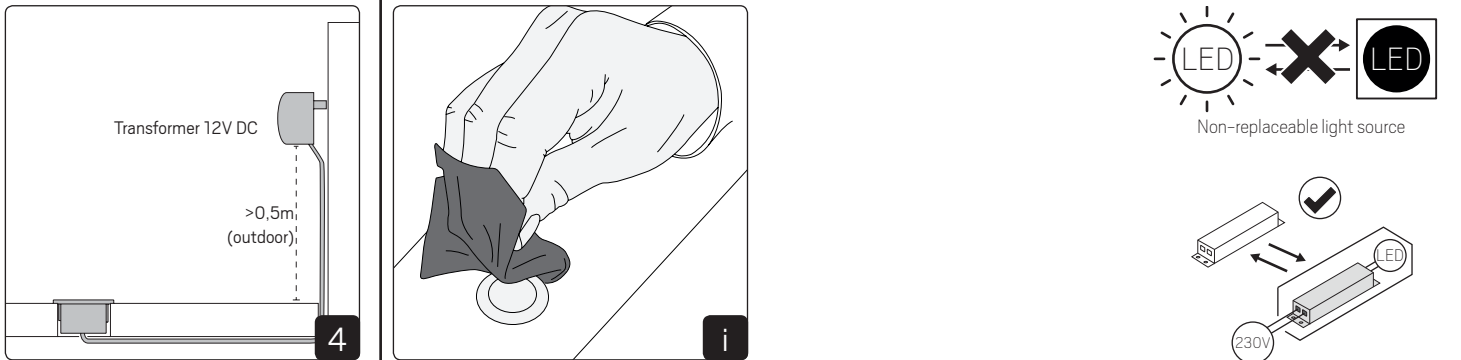

Maintenance