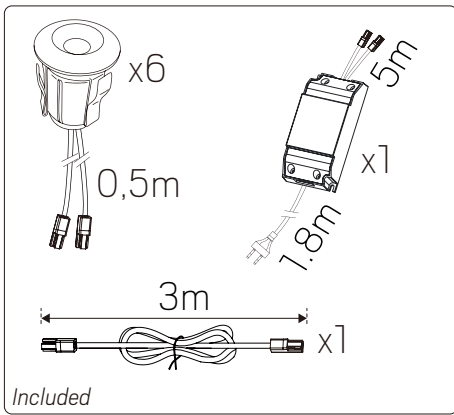

Heatspot G2

hidealite

E-nr	Snro	El.nr	GTIN	Name	LED color	Color	Effect
7474366	4143526	3216569	7392971138800	Heatspot G2 Kit	2700K	Brushed steel	3,8W
7474367	4143527	3216570	7392971138794	Heatspot G2	2700K	Brushed steel	0,4W

For explanation of symbols see www.hidealite.com

OBS! Armaturen får endast anslutas med ledning konstruerad för fast förläggning i basturum eller motsvarande ledning för lägst 170 °C.
NOTE! The luminaire may only be connected with a cable designed for permanent installation in a sauna room or an equivalent cable for a minimum of 170 °C.

Accessories

E-nr	Snro	El.nr	GTIN	Name
7474368	4143528	3216571	7392971138824	Front ring Heatspot G2 Black 3pcs
7474369	4143529	3216572	7392971138817	Front ring Heatspot G2 Brass 3pcs
7474370	4143530	3216573	7392971138848	Extension cable Heatspot G2 3m
7474371	4143531	3216574	7392971138831	Extension cable Heatspot G2 1m 3pcs

Installation

Installation with insulation

NOTE: Ensure that the diffusion barrier and insulation are not against luminaire!

Installation without insulation

Example: 50x50x27mm

Installation