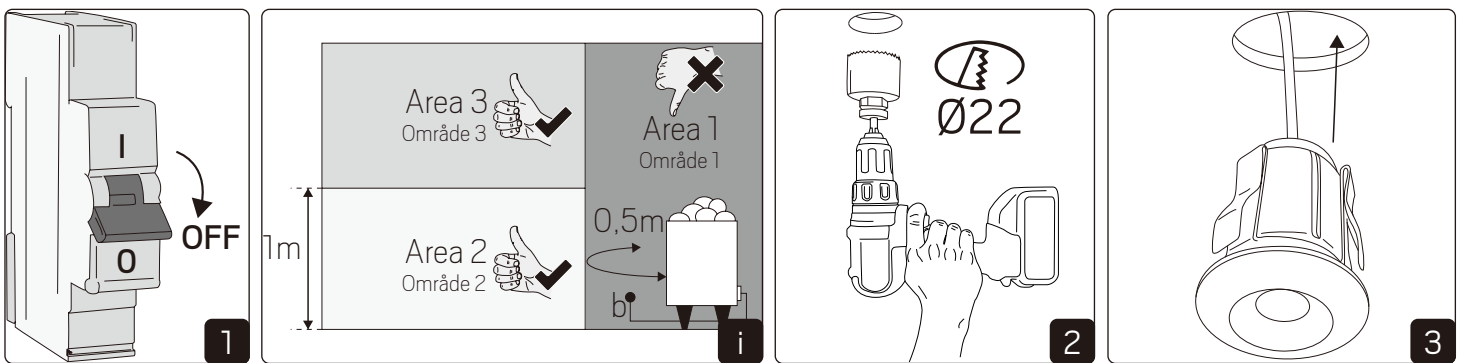

For explanation of symbols see www.hidealite.com

OBS! Armaturen får endast anslutas med ledning konstruerad för fast förläggning i basturum eller motsvarande ledning för lägst 170 °C.
NOTE! The luminaire may only be connected with a cable designed for permanent installation in a sauna room or an equivalent cable for a minimum of 170 °C.

Accessories

E-nr	Snro	El.nr	GTIN	Name
7474368	4143528	3216571	7392971138824	Front ring Heatspot G2 Black 3pcs
7474369	4143529	3216572	7392971138817	Front ring Heatspot G2 Brass 3pcs
7474370	4143530	3216573	7392971138848	Extension cable Heatspot G2 3m
7474371	4143531	3216574	7392971138831	Extension cable Heatspot G2 1m 3pcs

Installation

Installation with insulation

NOTE: Ensure that the diffusion barrier and insulation are not against luminaire!

Installation without insulation

Example: 50x50x27mm

Installation