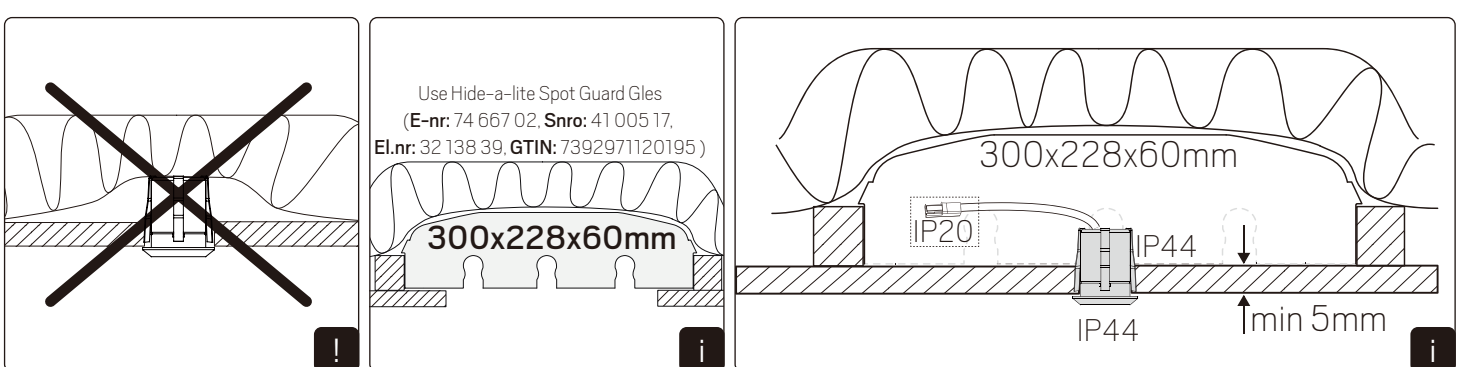

For explanation of symbols see www.hidealite.com

OBS! Armaturen får endast anslutas med ledning konstruerad för fast förläggning i basturum eller motsvarande ledning för lägst 170 °C.
NOTE! The luminaire may only be connected with a cable designed for permanent installation in a sauna room or an equivalent cable for a minimum of 170 °C.

Installation

Installation with insulation

NOTE: Ensure that the diffusion barrier and insulation are not against luminaire!

Installation without insulation

Example: 50x50x27mm

Installation