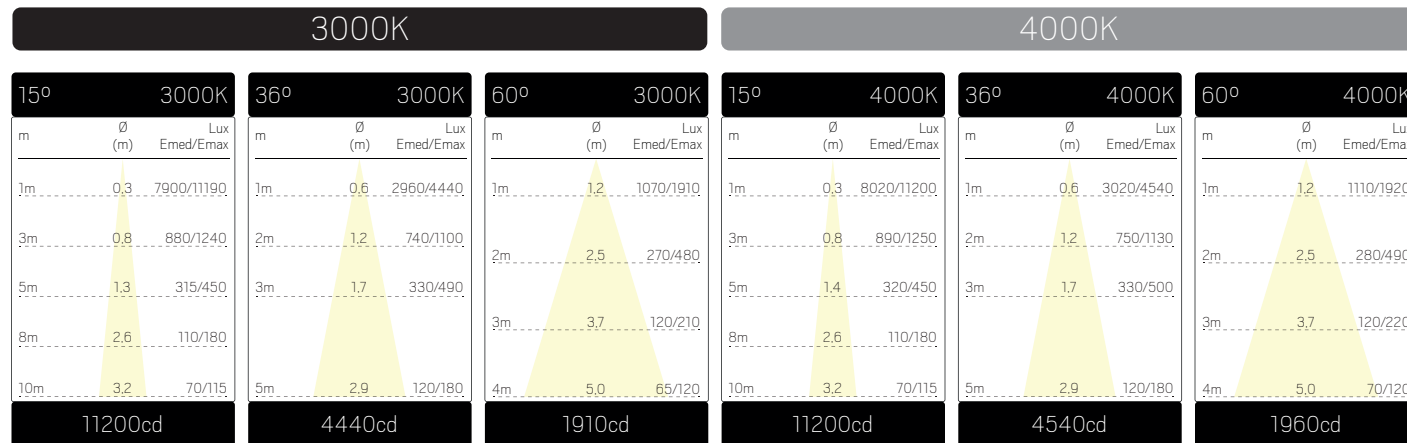

OPTIC TRACK M DALI-BLACK

We reserve the right to change specifications at any time.