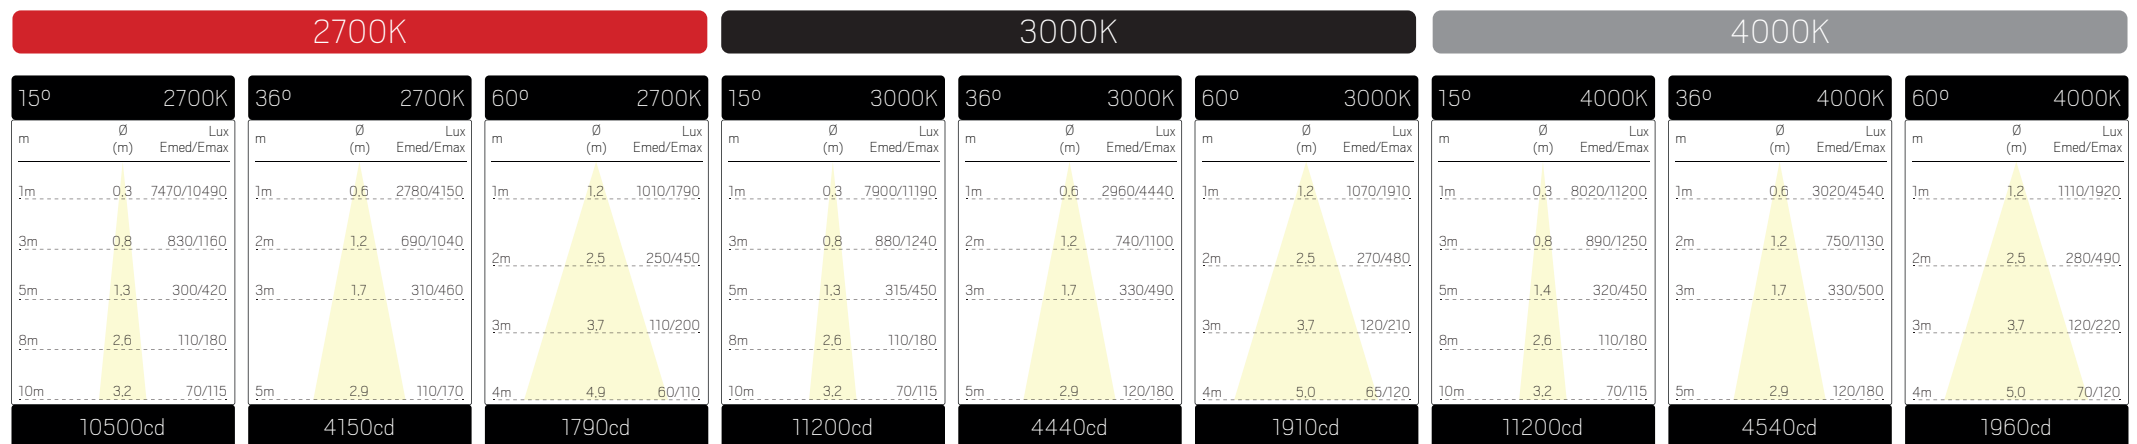

OPTIC TRACK XS 3-FAS

We reserve the right to change specifications at any time.

OPTIC TRACKS - WHITE

OPTIC TRACKS - BLACK

We reserve the right to change specifications at any time.

OPTIC TRACK M - WHITE

OPTIC TRACK M - BLACK

We reserve the right to change specifications at any time.

OPTIC TRACK M DALI-WHITE

OPTIC TRACK M DALI-BLACK

We reserve the right to change specifications at any time.

OPTIC TRACK L - WHITE

OPTIC TRACK L - BLACK