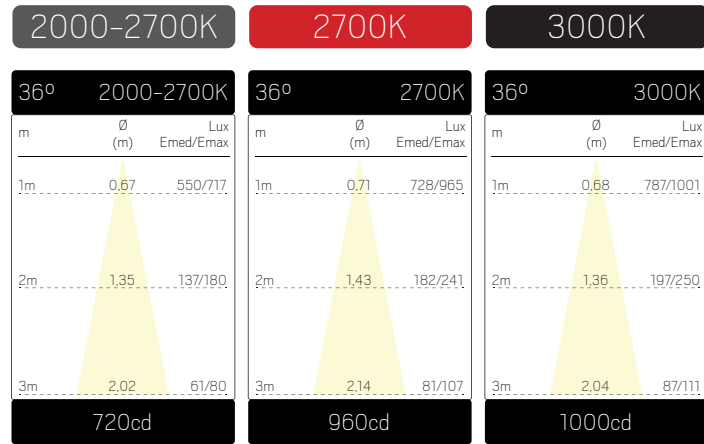

OPTIC TRACK XXS 1-FAS / OPTIC TRACK XXS KIT 1-FAS

OPTIC SPOT XXS

OPTIC TRACK XXS 3-FAS

We reserve the right to change specifications at any time.

OPTIC TRACK XS 1-FAS / OPTIC TRACK XS KIT 1-FAS

OPTIC SPOT XS

OPTIC TRACK XS 3-FAS

We reserve the right to change specifications at any time.

OPTIC TRACKS - WHITE

OPTIC TRACKS - BLACK

We reserve the right to change specifications at any time.

OPTIC TRACK M - WHITE

OPTIC TRACK M - BLACK