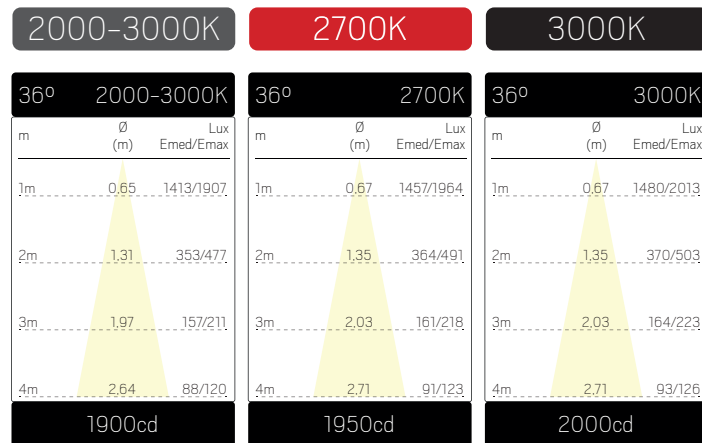

OPTIC TRACK XXS 1-FAS / OPTIC TRACK XXS KIT 1-FAS

OPTIC SPOT XXS

OPTIC TRACK XXS 3-FAS

We reserve the right to change specifications at any time.

OPTIC TRACK XS 1-FAS / OPTIC TRACK XS KIT 1-FAS

OPTIC SPOT XS

OPTIC TRACK XS 3-FAS

We reserve the right to change specifications at any time.

OPTIC TRACKS - WHITE

OPTIC TRACKS - BLACK

We reserve the right to change specifications at any time.

OPTIC TRACK M - WHITE

OPTIC TRACK M - BLACK