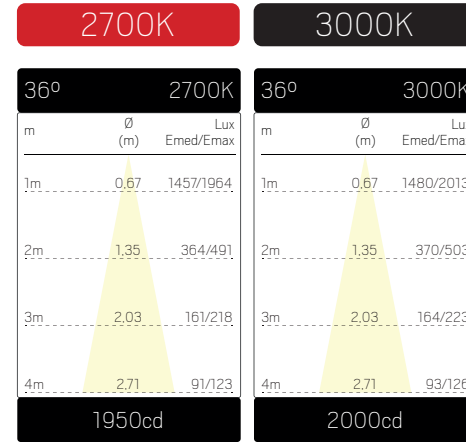

OPTIC TRACK XXS 1-FAS / OPTIC TRACK XXS KIT 1-FAS

OPTIC SPOT XXS

OPTIC TRACK XXS 3-FAS

We reserve the right to change specifications at any time.

OPTIC TRACK XS 1-FAS / OPTIC TRACK XS KIT 1-FAS

OPTIC SPOT XS

OPTIC TRACK XS 3-FAS

We reserve the right to change specifications at any time.

OPTIC TRACKS - WHITE

OPTIC TRACKS - BLACK

We reserve the right to change specifications at any time.

OPTIC TRACK M - WHITE

OPTIC TRACK M - BLACK