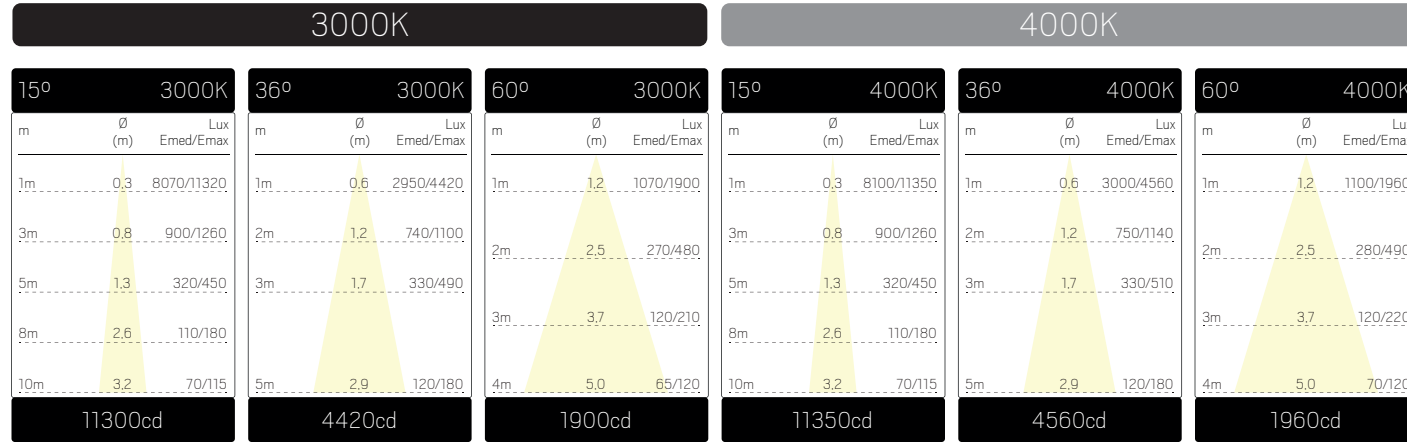

OPTIC TRACK M DALI-WHITE