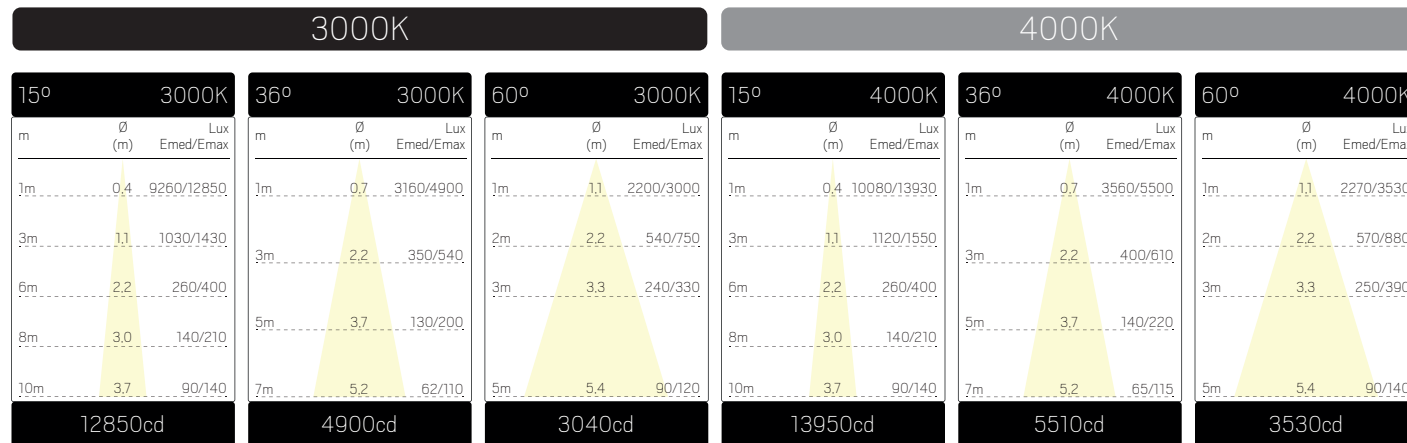

OPTIC TRACK L DALI - BLACK

We reserve the right to change specifications at any time.