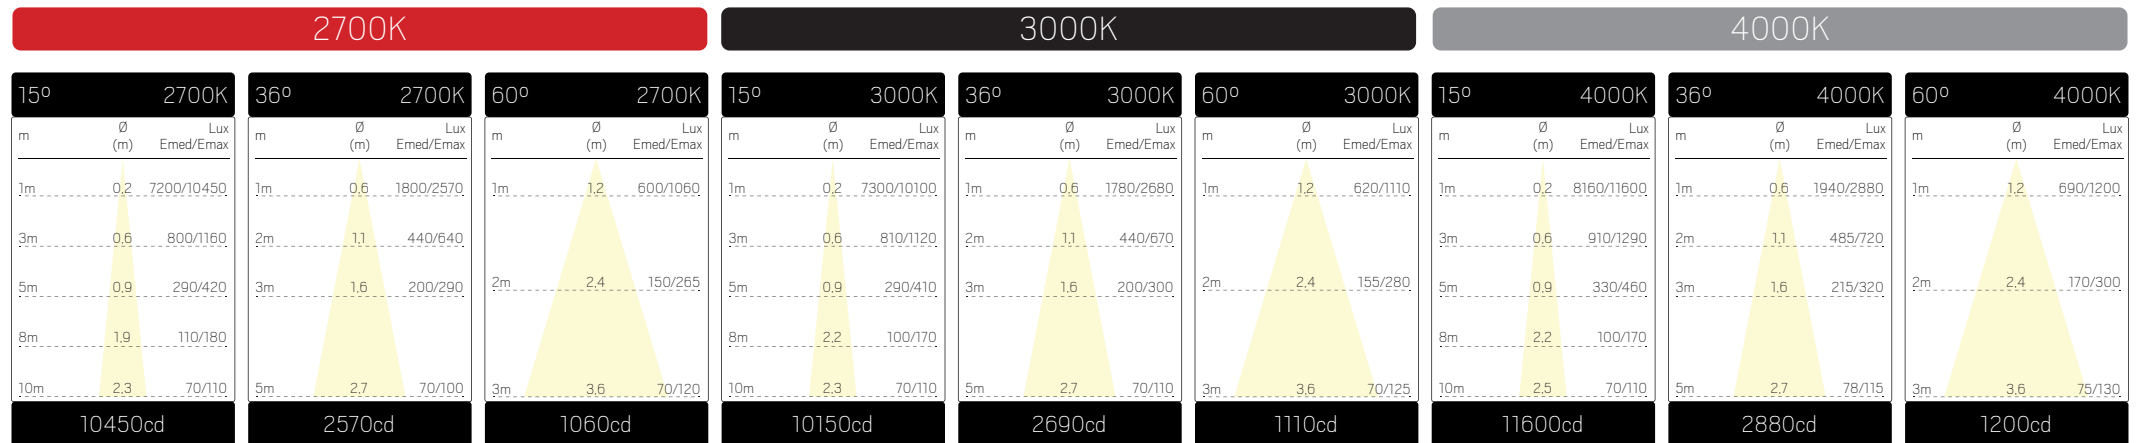

OPTIC TRACK XXS 1-FAS / OPTIC TRACK XXS KIT 1-FAS

OPTIC SPOT XXS

OPTIC TRACK XXS 3-FAS

We reserve the right to change specifications at any time.

OPTIC TRACK XS 1-FAS / OPTIC TRACK XS KIT 1-FAS

OPTIC SPOT XS

OPTIC TRACK XS 3-FAS

We reserve the right to change specifications at any time.

OPTIC TRACKS - WHITE

OPTIC TRACKS - BLACK

We reserve the right to change specifications at any time.

OPTIC TRACK M - WHITE

OPTIC TRACK M - BLACK

We reserve the right to change specifications at any time.

OPTIC TRACK M DALI-WHITE

OPTIC TRACK M DALI-BLACK

We reserve the right to change specifications at any time.

OPTIC TRACK L - WHITE

OPTIC TRACK L - BLACK