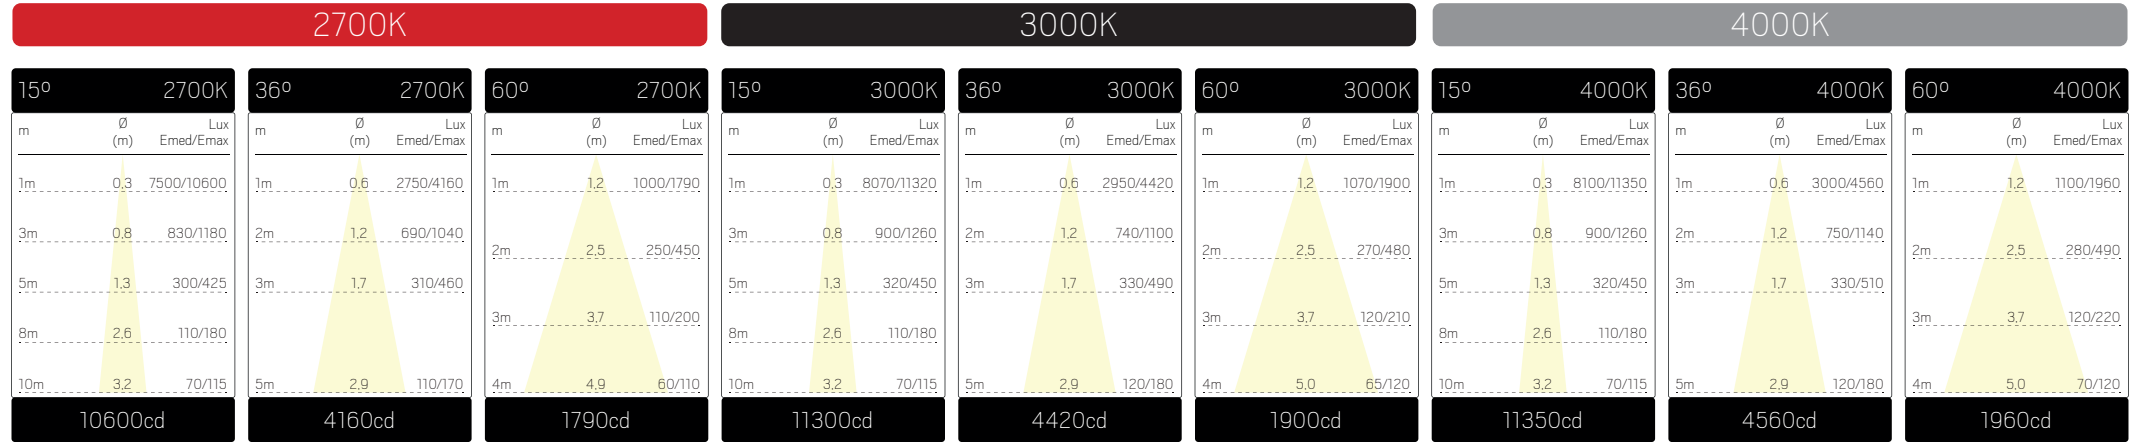

OPTIC TRACK XXS 1-FAS / OPTIC TRACK XXS KIT 1-FAS

OPTIC SPOT XXS

OPTIC TRACK XXS 3-FAS

We reserve the right to change specifications at any time.

OPTIC TRACK XS 1-FAS / OPTIC TRACK XS KIT 1-FAS

OPTIC SPOT XS

OPTIC TRACK XS 3-FAS

We reserve the right to change specifications at any time.

OPTIC TRACKS - WHITE

OPTIC TRACKS - BLACK

We reserve the right to change specifications at any time.

OPTIC TRACK M - WHITE

OPTIC TRACK M - BLACK

We reserve the right to change specifications at any time.

OPTIC TRACK M DALI-WHITE

OPTIC TRACK M DALI-BLACK

We reserve the right to change specifications at any time.

OPTIC TRACK L - WHITE

OPTIC TRACK L - BLACK