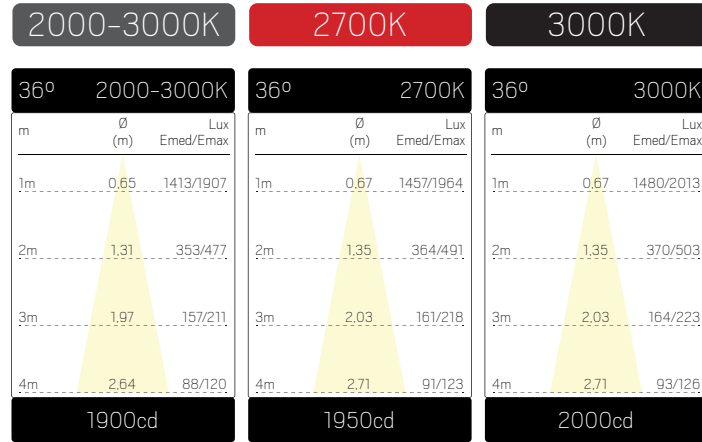

OPTIC TRACK XXS 1-FAS / OPTIC TRACK XXS KIT 1-FAS

OPTIC SPOT XXS

OPTIC TRACK XXS 3-FAS

We reserve the right to change specifications at any time.

OPTIC TRACK XS 1-FAS / OPTIC TRACK XS KIT 1-FAS

OPTIC SPOT XS

OPTIC TRACK XS 3-FAS

We reserve the right to change specifications at any time.

OPTIC TRACKS - WHITE

OPTIC TRACKS - BLACK

We reserve the right to change specifications at any time.

OPTIC TRACK M - WHITE

OPTIC TRACK M - BLACK