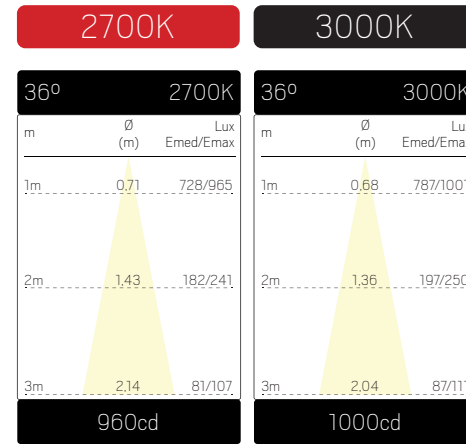

OPTIC TRACK XXS 1-FAS / OPTIC TRACK XXS KIT 1-FAS

OPTIC SPOT XXS

OPTIC TRACK XXS 3-FAS

We reserve the right to change specifications at any time.

OPTIC TRACK XS 1-FAS / OPTIC TRACK XS KIT 1-FAS

OPTIC SPOT XS

OPTIC TRACK XS 3-FAS

We reserve the right to change specifications at any time.

OPTIC TRACKS - WHITE

OPTIC TRACKS - BLACK

We reserve the right to change specifications at any time.

OPTIC TRACK M - WHITE

OPTIC TRACK M - BLACK