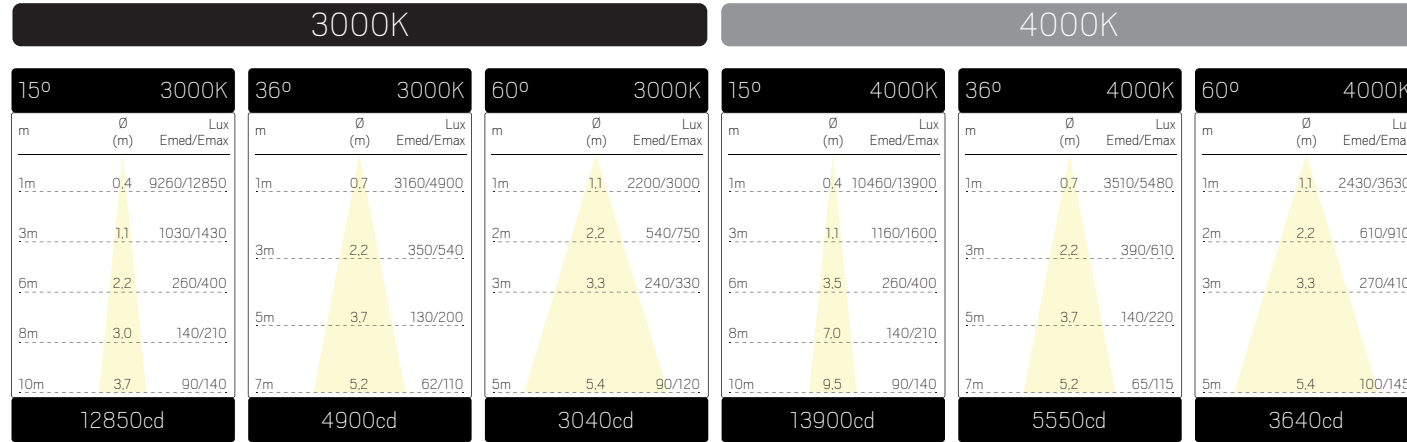

We reserve the right to change specifications at any time.

OPTIC TRACK M DALI-WHITE

OPTIC TRACK M DALI-BLACK

We reserve the right to change specifications at any time.

OPTIC TRACK L - WHITE

OPTIC TRACK L - BLACK