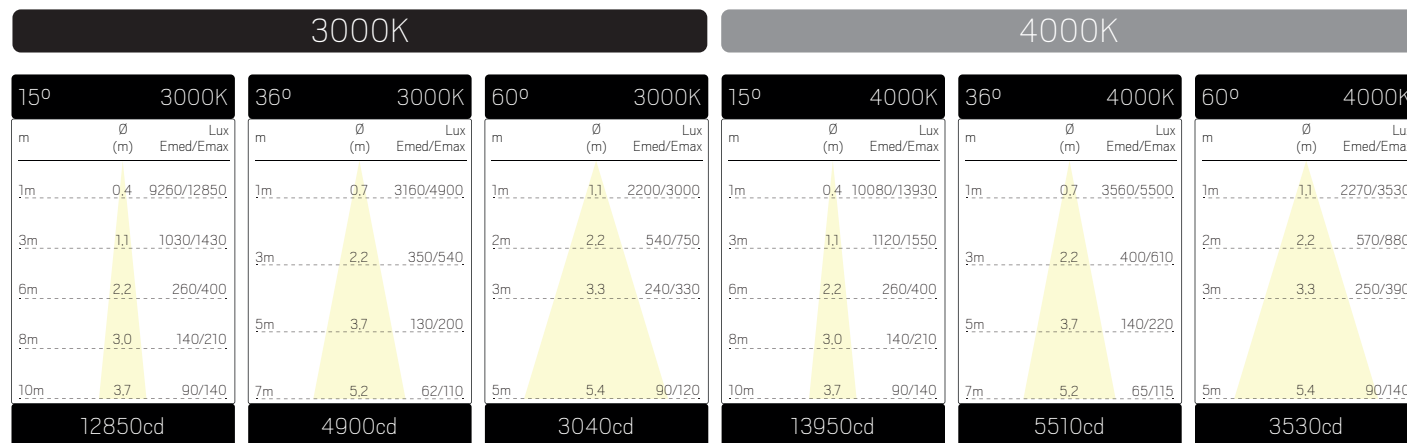

We reserve the right to change specifications at any time.

OPTIC TRACK M DALI-WHITE

OPTIC TRACK M DALI-BLACK

We reserve the right to change specifications at any time.

OPTIC TRACK L - WHITE

OPTIC TRACK L - BLACK