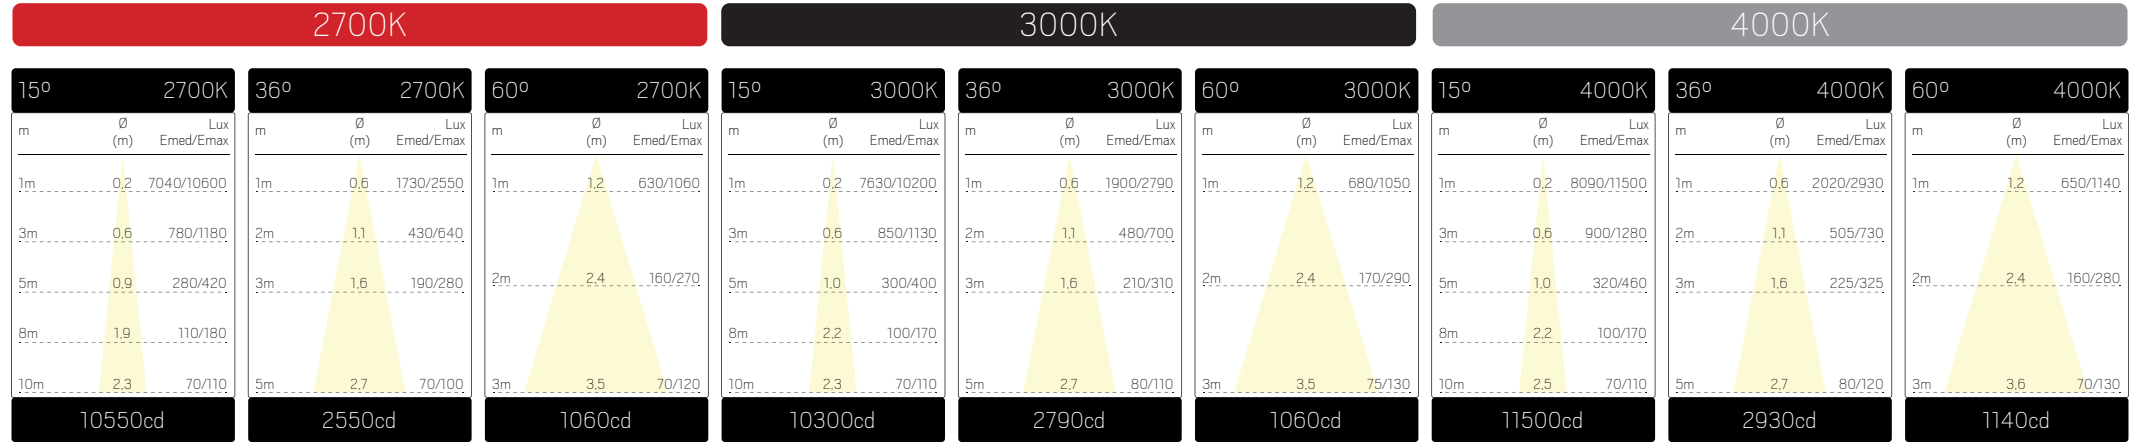

OPTIC TRACK XXS 1-FAS / OPTIC TRACK XXS KIT 1-FAS

OPTIC SPOT XXS

OPTIC TRACK XXS 3-FAS

We reserve the right to change specifications at any time.

OPTIC TRACK XS 1-FAS / OPTIC TRACK XS KIT 1-FAS

OPTIC SPOT XS

OPTIC TRACK XS 3-FAS

We reserve the right to change specifications at any time.

OPTIC TRACKS - WHITE

OPTIC TRACKS - BLACK

We reserve the right to change specifications at any time.

OPTIC TRACK M - WHITE

OPTIC TRACK M - BLACK

We reserve the right to change specifications at any time.

OPTIC TRACK M DALI-WHITE

OPTIC TRACK M DALI-BLACK

We reserve the right to change specifications at any time.

OPTIC TRACK L - WHITE

OPTIC TRACK L - BLACK

We reserve the right to change specifications at any time.

OPTIC TRACK L DALI - WHITE

OPTIC TRACK L DALI - BLACK

We reserve the right to change specifications at any time.