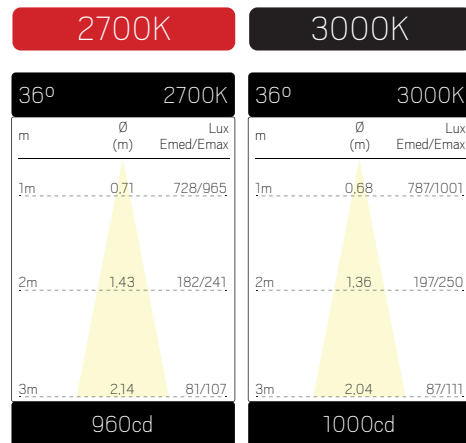

OPTIC TRACK XXS 1-FAS / OPTIC TRACK XXS KIT 1-FAS

OPTIC SPOT XXS

OPTIC TRACK XXS 3-FAS

We reserve the right to change specifications at any time.

OPTIC TRACK XS 1-FAS / OPTIC TRACK XS KIT 1-FAS

OPTIC SPOT XS

OPTIC TRACK XS 3-FAS

We reserve the right to change specifications at any time.

OPTIC TRACKS - WHITE

OPTIC TRACKS - BLACK

We reserve the right to change specifications at any time.

OPTIC TRACK M - WHITE

OPTIC TRACK M - BLACK