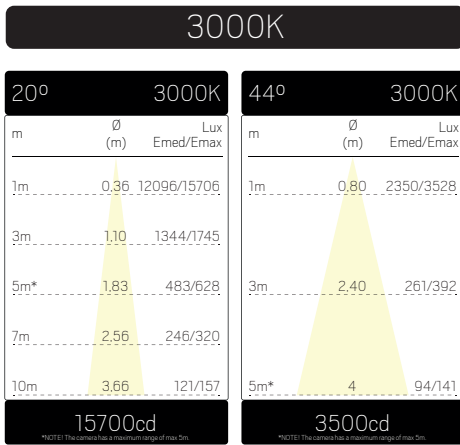

VISION TRACK L 3-FAS

VISION TRACK L 3-FAS PRO

! NOTE! The camera has a maximum range of 5m.