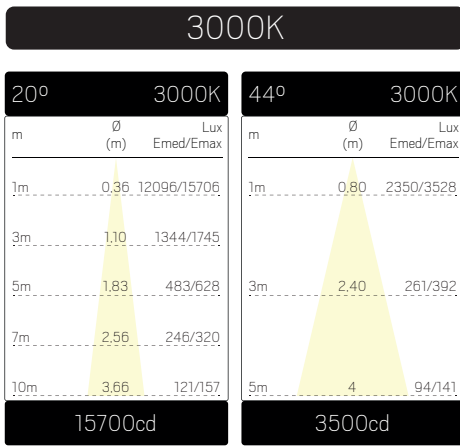

VISION TRACK L 3-FAS

VISION TRACK L 3-FAS PRO

! NOTE! The camera has a maximum range of 5m.