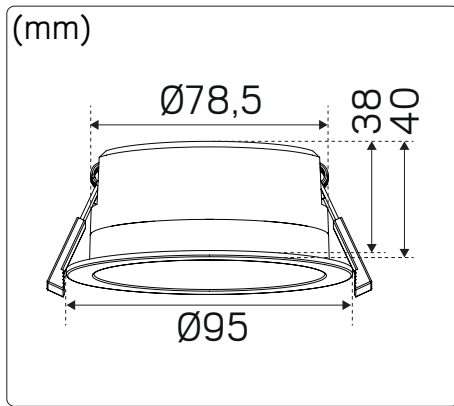

Level Quick ISO

hidealite

E-nr	Snro	El.nr	GTIN	Name	LED color	Color	Total Effect
7474624	4143584	3216624	7392971139968	Level Quick ISO Tune*	2000-2700K	White	5,5W
7474625	4143585	3216625	7392971139975	Level Quick ISO	2700K	White	6W
7474626	4143586	3216626	7392971139982	Level Quick ISO	3000K	White	6W
7474627	4143587	3216627	7392971139999	Level Quick ISO	4000K	White	6W
7474628	4143588	3216628	7392971140001	Level Quick ISO Tune*	2000-2700K	Black	5,5W
7474629	4143589	3216629	7392971140018	Level Quick ISO	2700K	Black	6W
7474630	4143590	3216630	7392971140025	Level Quick ISO	3000K	Black	6W
7474631	4143591	3216631	7392971140032	Level Quick ISO	4000K	Black	6W