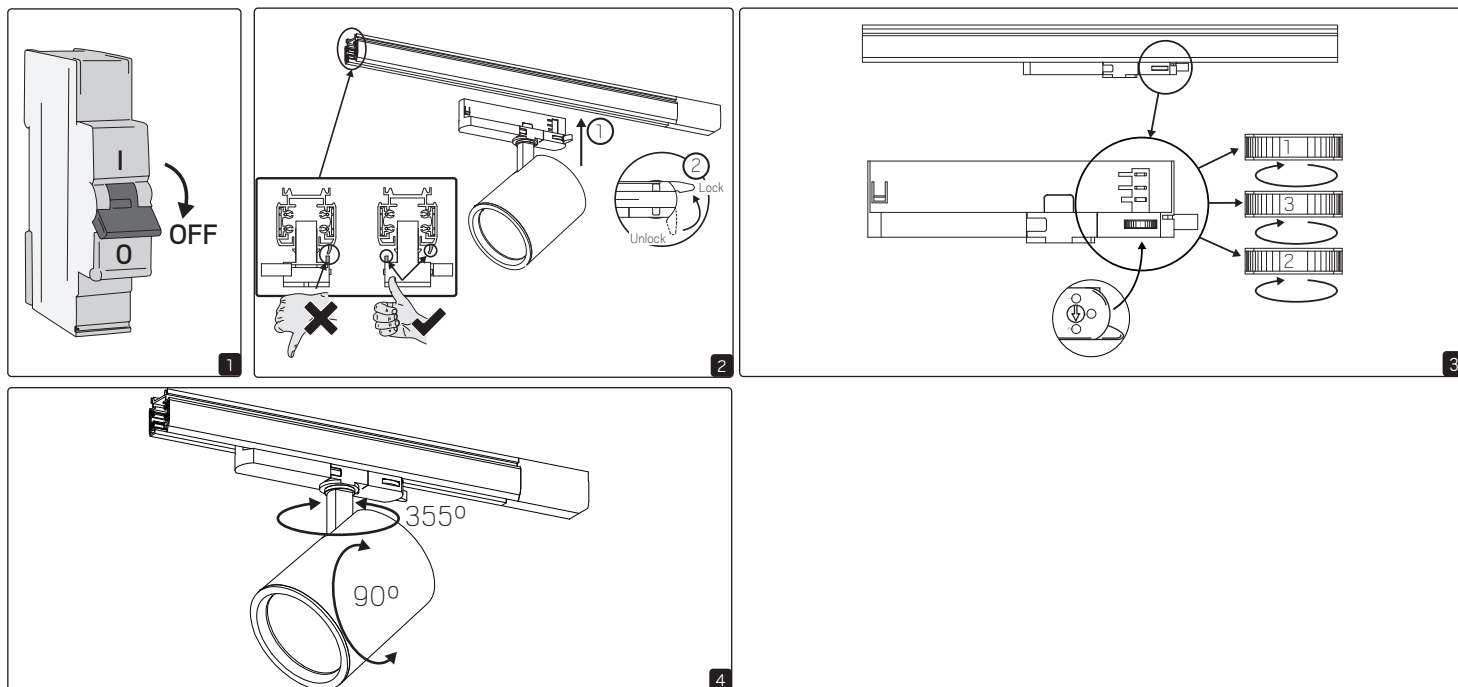

Installation