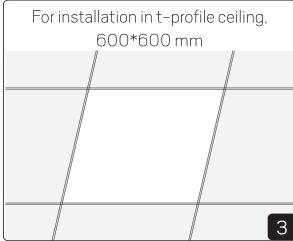

Installation DIM & Casambi

Sky Casambi

Use the Casambi app for commissioning and control.

CASAMBI

Note!