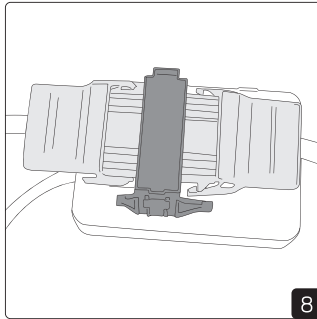

CASAMBI

To be used through APP available on Apple Store and Play

Installation

Installation with Q-box Micro

Installation with Q-box Mini

Installation with Linect

Linect works with Wago Winsta, Ensto, Wieland etc.