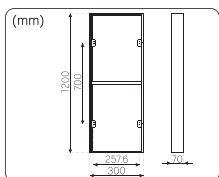

Accessories

E-nr	Sno	ELnr	GTIN	Name	LEDcolor	Size
7027013	4143899	3227659	7392971150581	Spacer frame 600x600	White	600x600
7027014	4158559	3217618	7392971150598	Spacer frame 300x1200	White	300x1200
7012483	4289493	3212071	7392971128566	Cover plate Panel Round	White	595x595