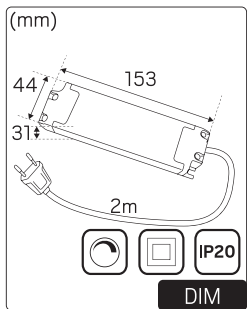

SAFETY INSTRUCTIONS

Accessories

E-nr	Sno	ELnr	GTIN	Name	LEDcolor	Size
7027013	4143899	3227659	7392971150581	Spacer frame 600x600	White	600x600
7027014	4158559	3217618	7392971150598	Spacer frame 300x1200	White	300x1200
7012483	4289493	3212071	7392971128566	Cover plate Panel Round	White	595x595

Replaceable control gear by a professional