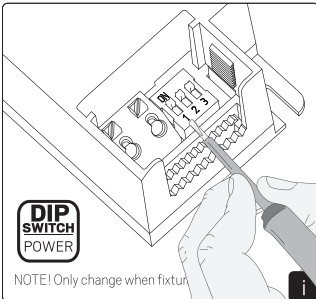

DIP on Casambi driver

Sky OP 600x600			
mA	Lumen 3000K	Lumen 4000K	Effect
700mA	3560lm	3700lm	28W
750mA	3880lm	4010lm	30W
800mA	4040lm	4190lm	32W
850mA	4240lm	4400lm	34W
900mA	4490lm	4660lm	36W
950mA	4690lm	4860lm	38W
1000mA	4950lm	5120lm	40W
1050mA	5300lm	5450lm	42W

Sky MP 600x600			
mA	Lumen 3000K	Lumen 4000K	Effect
700mA	3290lm	3420lm	28W
750mA	3700lm	3820lm	30W
800mA	3720lm	3870lm	32W
850mA	3910lm	4060lm	34W
900mA	4140lm	4290lm	36W
950mA	4330lm	4480lm	38W
1000mA	4560lm	4720lm	40W
1050mA	5050lm	5200lm	42W

Sky OP 300x1200			
mA	Lumen 3000K	Lumen 4000K	Effect
700mA	3610lm	3750lm	28W
750mA	3920lm	4070lm	30W
800mA	4090lm	4250lm	32W
850mA	4300lm	4460lm	34W
900mA	4550lm	4710lm	36W
950mA	4740lm	4920lm	38W
1000mA	5010lm	5190lm	40W
1050mA	5350lm	5500lm	42W

Sky MP 300x1200			
mA	Lumen 3000K	Lumen 4000K	Effect
700mA	3350lm	3480lm	28W
750mA	3640lm	3770lm	30W
800mA	3790lm	3930lm	32W
850mA	3980lm	4130lm	34W
900mA	4210lm	4360lm	36W
950mA	4400lm	4550lm	38W
1000mA	4640lm	4790lm	40W
1050mA	4960lm	5130lm	42W

Note!

CASAMBI