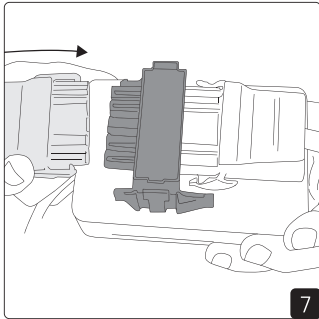

CASAMBI

To be used through APP available on Apple Store and Play

Installation

Installation with Q-box Micro

Installation with Q-box Mini

Installation with Linect

Linect works with Wago Winsta, Ensto, Wieland etc.