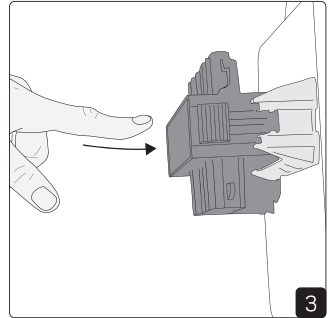

Proper placement is vital for strong signals, avoiding obstructions like metal and dense walls to ensure reliable connectivity. Care to check signal levels.

For optimal performance, we recommend maintaining an approximate distance of 20 meters between Casambi devices under good conditions. This helps ensure strong and reliable connectivity.

CASAMBI

To be used through APP available on Apple Store and Play

Installation

Installation with Q-box Micro

Installation with Q-box Mini

Installation with Linect

Linect works with Wago Winsta, Ensto, Wieland etc.