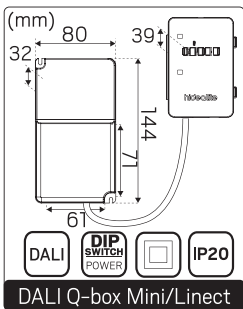

SAFETY INSTRUCTIONS

Accessories

E-nr	Sno	ELnr	GTIN	Name	LEDcolor	Size
7027013	4143899	3227659	7392971150581	Spacer frame 600x600	White	600x600
7027014	4158559	3217618	7392971150598	Spacer frame 300x1200	White	300x1200
7012483	4289493	3212071	7392971128566	Cover plate Panel Round	White	595x595

Replaceable control gear by a professional