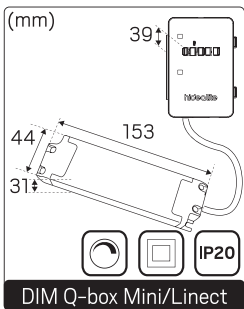

SAFETY INSTRUCTIONS

Accessories

E-nr	Sno	ELnr	GTIN	Name	LEDcolor	Size
7027013	4143899	3227659	7392971150581	Spacer frame 600x600	White	600x600
7027014	4158559	3217618	7392971150598	Spacer frame 300x1200	White	300x1200
7012483	4289493	3212071	7392971128566	Cover plate Panel Round	White	595x595

Replaceable control gear by a professional