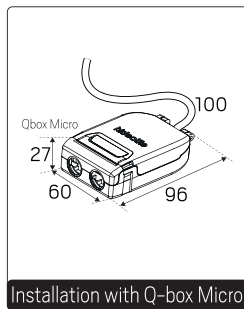

SAFETY INSTRUCTIONS

Accessories

E-nr	Sno	ELnr	GTIN	Name	LEDcolor	Size
7027013	4143899	3227659	7392971150581	Spacer frame 600x600	White	600x600
7027014	4158559	3217618	7392971150598	Spacer frame 300x1200	White	300x1200
7012483	4289493	3212071	7392971128566	Cover plate Panel Round	White	595x595

Replaceable control gear by a professional