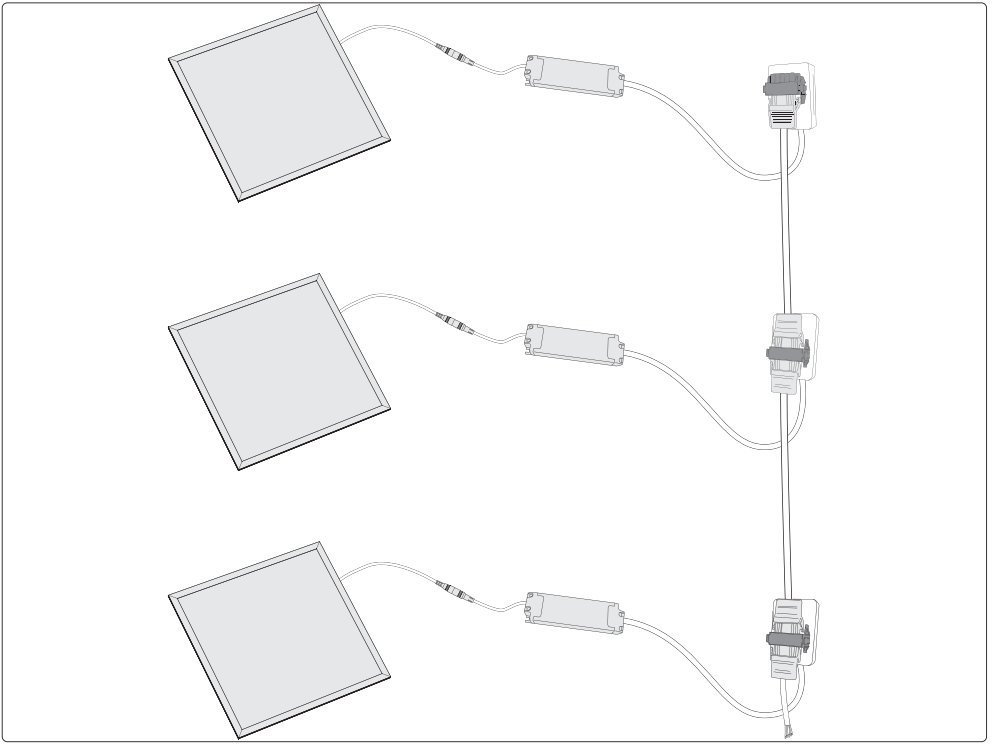

Proper placement is vital for strong signals, avoiding obstructions like metal and dense walls to ensure reliable connectivity. Care to check signal levels.

For optimal performance, we recommend maintaining an approximate distance of 20 meters between Casambi devices under good conditions. This helps ensure strong and reliable connectivity.

CASAMBI

To be used through APP available on Apple Store and Play

Installation

Installation with Q-box Micro

Installation with Q-box Mini

Installation with Linect

Linect works with Wago Winsta, Ensto, Wieland etc.