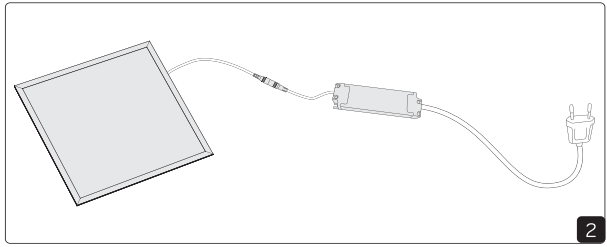

Installation DIM & Casambi

Sky Casambi

Use the Casambi app for commissioning and control.

CASAMBI

Note!