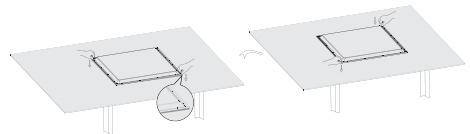

Lamp inspection before installation:

Take out the lamp from the box and put it in a flat table, if the lamp upwards, please adjust the lamp with below steps before installation:
1. Press the opposite angles at the same time.
2. Press another two opposite angles at the same time, make sure the four angles are flat, then start the installation.