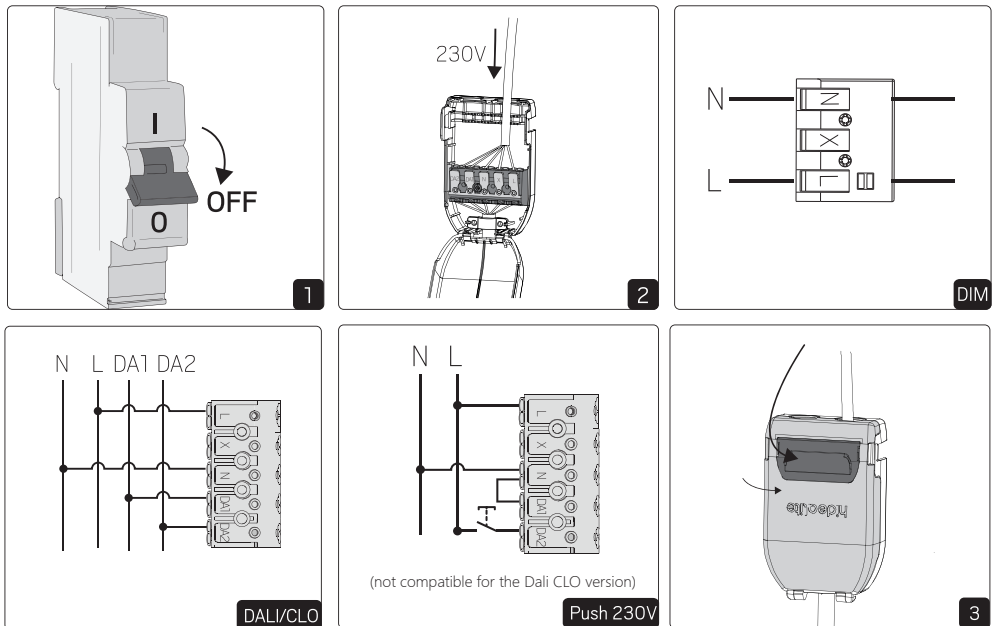

Proper placement is vital for strong signals, avoiding obstructions like metal and dense walls to ensure reliable connectivity. Care to check signal levels.

For optimal performance, we recommend maintaining an approximate distance of 20 meters between Casambi devices under good conditions. This helps ensure strong and reliable connectivity.

CASAMBI

To be used through APP available on Apple Store and Play

Installation

Installation with Q-box Micro

Installation with Q-box Mini

Installation with Linect

Linect works with Wago Winsta, Ensto, Wieland etc.