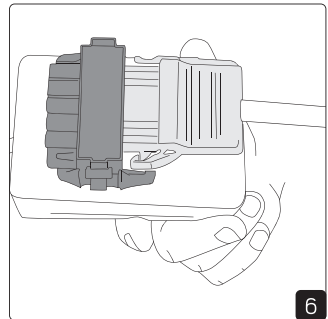

Proper placement is vital for strong signals, avoiding obstructions like metal and dense walls to ensure reliable connectivity. Care to check signal levels.

For optimal performance, we recommend maintaining an approximate distance of 20 meters between Casambi devices under good conditions. This helps ensure strong and reliable connectivity.

CASAMBI

To be used through APP available on Apple Store and Play

Installation

Installation with Q-box Micro

Installation with Q-box Mini

Installation with Linect

Linect works with Wago Winsta, Ensto, Wieland etc.