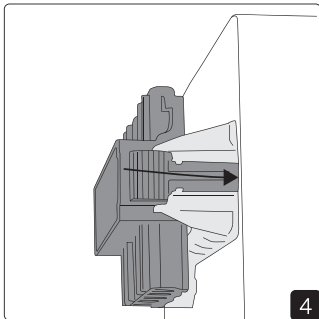

Installation with Linect

Linect works with Wago Winsta, Ensto, Wieland etc.