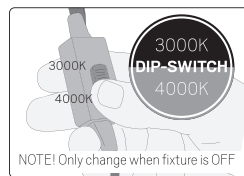

SAFETY INSTRUCTIONS