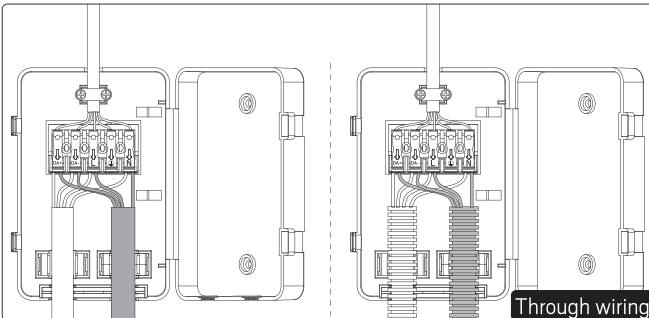

CASAMBI

To be used through APP available on Apple Store and Play

Installation

Installation with Q-box Micro

Installation with Q-box Mini

Installation with Linect

Linect works with Wago Winsta, Ensto, Wieland etc.