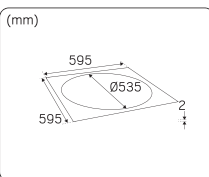

Accessories

E-nr	Sno	ELnr	GTIN	Name	LEDcolor	Size
7027013	4143899	3227659	7392971150581	Spacer frame 600x600	White	600x600
7027014	4158559	3217618	7392971150598	Spacer frame 300x1200	White	300x1200
7012483	4289493	3212071	7392971128566	Cover plate Panel Round	White	595x595