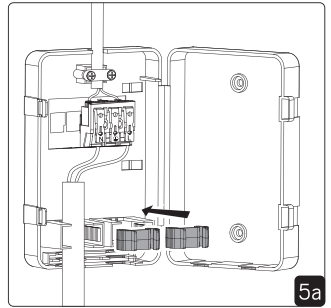

CASAMBI

To be used through APP available on Apple Store and Play

Installation

Installation with Q-box Micro

Installation with Q-box Mini

Installation with Linect

Linect works with Wago Winsta, Ensto, Wieland etc.