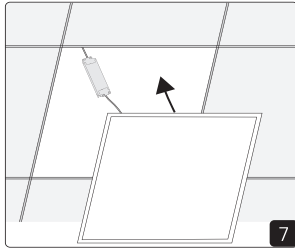

Installation DIM & Casambi

Sky Casambi

Use the Casambi app for commissioning and control.

CASAMBI

Note!