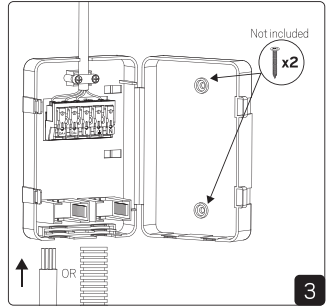

CASAMBI

To be used through APP available on Apple Store and Play

Installation

Installation with Q-box Micro

Installation with Q-box Mini

Installation with Linect

Linect works with Wago Winsta, Ensto, Wieland etc.