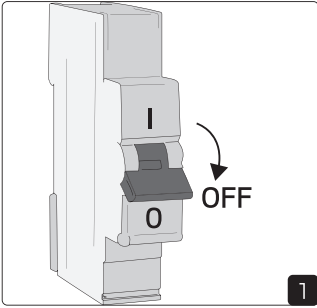

CASAMBI

To be used through APP available on Apple Store and Play

Installation

Installation with Q-box Micro

Installation with Q-box Mini

Installation with Linect

Linect works with Wago Winsta, Ensto, Wieland etc.