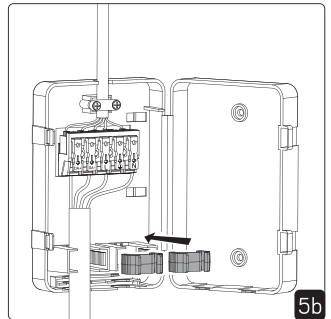

Installation with Q-box Mini