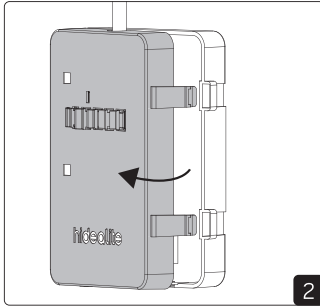

CASAMBI

To be used through APP available on Apple Store and Play

Installation

Installation with Q-box Micro

Installation with Q-box Mini

Installation with Linect

Linect works with Wago Winsta, Ensto, Wieland etc.