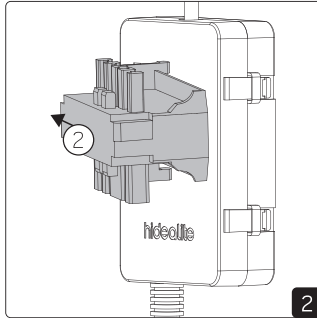

CASAMBI

To be used through APP available on Apple Store and Play

Installation

Installation with Q-box Micro

Installation with Q-box Mini

Installation with Linect

Linect works with Wago Winsta, Ensto, Wieland etc.