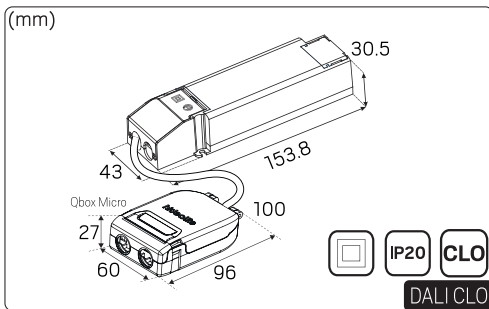

SAFETY INSTRUCTIONS

Accessories

E-nr	Sno	ELnr	GTIN	Name	LEDcolor	Size
7027013	4143899	3227659	7392971150581	Spacer frame 600x600	White	600x600
7027014	4158559	3217618	7392971150598	Spacer frame 300x1200	White	300x1200
7012483	4289493	3212071	7392971128566	Cover plate Panel Round	White	595x595

Replaceable control gear by a professional