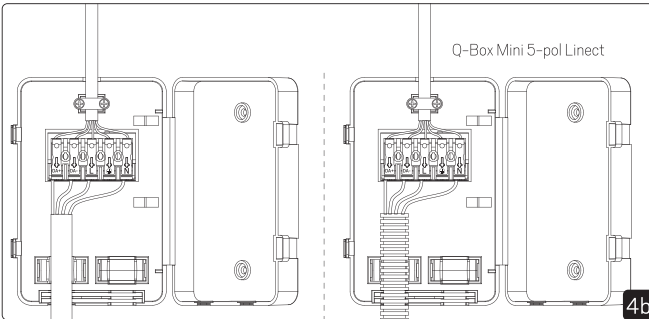

CASAMBI

To be used through APP available on Apple Store and Play

Installation

Installation with Q-box Micro

Installation with Q-box Mini

Installation with Linect

Linect works with Wago Winsta, Ensto, Wieland etc.