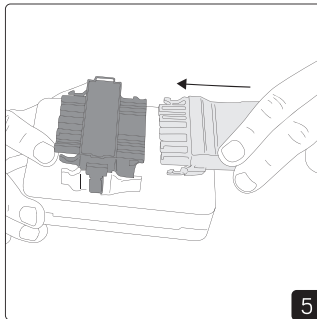

CASAMBI

To be used through APP available on Apple Store and Play

Installation

Installation with Q-box Micro

Installation with Q-box Mini

Installation with Linect

Linect works with Wago Winsta, Ensto, Wieland etc.