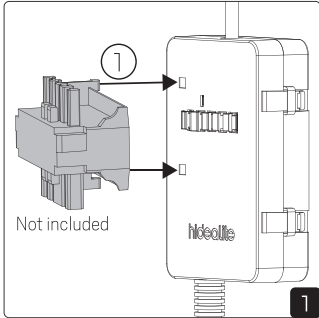

CASAMBI

To be used through APP available on Apple Store and Play

Installation

Installation with Q-box Micro

Installation with Q-box Mini

Installation with Linect

Linect works with Wago Winsta, Ensto, Wieland etc.