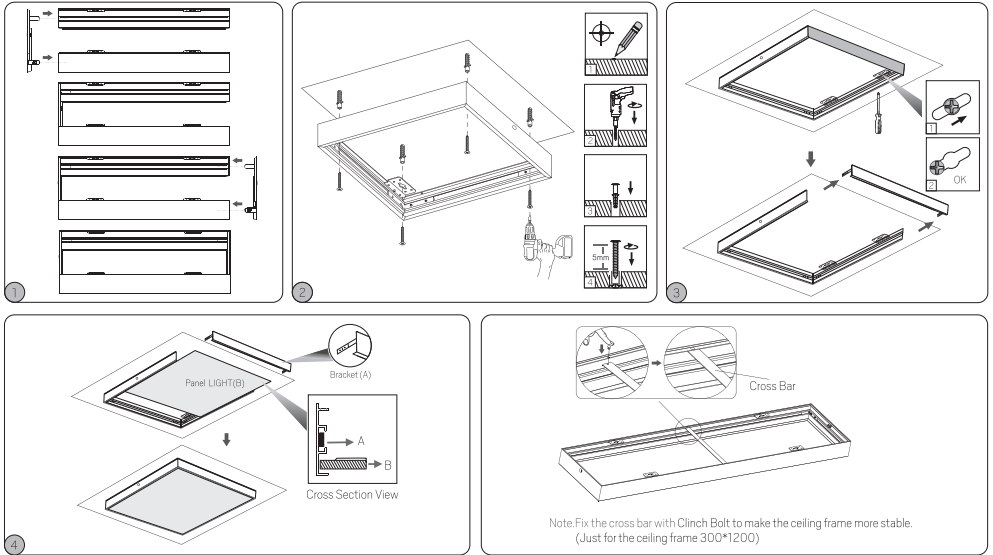

Installation