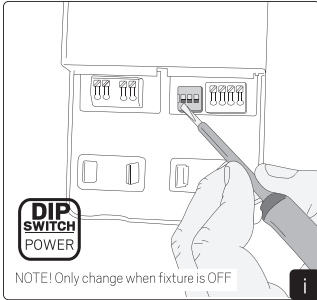

DIP on DALI driver

Sky OP 600x600			
mA	Lumen 3000K	Lumen 4000K	Effect
600mA	2950lm	3050lm	24W
700mA	3450lm	3500lm	28W
750mA	3650lm	3750lm	30W
800mA	3800lm	3900lm	32W
850mA	4150lm	4250lm	34W
900mA	4300lm	4400lm	36W
950mA	4500lm	4600lm	38W
1050mA	4950lm	5050lm	42W

Sky MP 600x600			
mA	Lumen 3000K	Lumen 4000K	Effect
600mA	2850lm	2950lm	24W
700mA	3300lm	3350lm	28W
750mA	3500lm	3600lm	30W
800mA	3650lm	3750lm	32W
850mA	3950lm	4050lm	34W
900mA	4100lm	4200lm	36W
950mA	4300lm	4400lm	38W
1050mA	4750lm	4850lm	42W

Sky OP 300x1200			
mA	Lumen 3000K	Lumen 4000K	Effect
600mA	3020lm	3230lm	24W
700mA	3500lm	3760lm	28W
750mA	3750lm	4030lm	30W
800mA	4000lm	4280lm	32W
850mA	4200lm	4500lm	34W
900mA	4420lm	4750lm	36W
950mA	4660lm	5000lm	38W
1050mA	5140lm	5500lm	42W

Sky MP 300x1200			
mA	Lumen 3000K	Lumen 4000K	Effect
600mA	2890lm	3050lm	24W
700mA	3350lm	3550lm	28W
750mA	3580lm	3800lm	30W
800mA	3800lm	4040lm	32W
850mA	4000lm	4260lm	34W
900mA	4220lm	4490lm	36W
950mA	4450lm	4730lm	38W
1050mA	4900lm	5200lm	42W