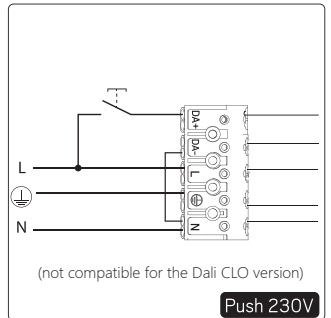

Proper placement is vital for strong signals, avoiding obstructions like metal and dense walls to ensure reliable connectivity. Care to check signal levels.

For optimal performance, we recommend maintaining an approximate distance of 20 meters between Casambi devices under good conditions. This helps ensure strong and reliable connectivity.

CASAMBI

To be used through APP available on Apple Store and Play

Installation

Installation with Q-box Micro

Installation with Q-box Mini

Installation with Linect

Linect works with Wago Winsta, Ensto, Wieland etc.