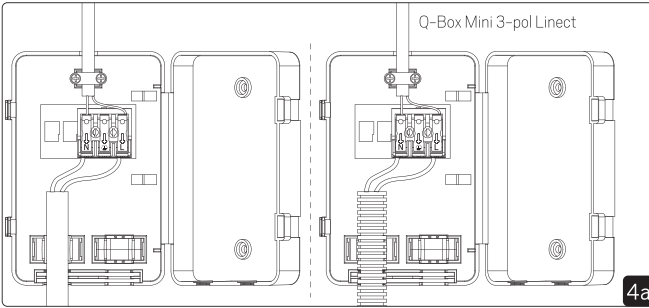

CASAMBI

To be used through APP available on Apple Store and Play

Installation

Installation with Q-box Micro

Installation with Q-box Mini

Installation with Linect

Linect works with Wago Winsta, Ensto, Wieland etc.