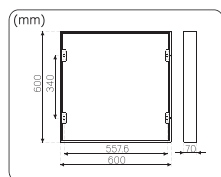

Accessories

E-nr	Sno	ELnr	GTIN	Name	LEDcolor	Size
7027013	4143899	3227659	7392971150581	Spacer frame 600x600	White	600x600
7027014	4158559	3217618	7392971150598	Spacer frame 300x1200	White	300x1200
7012483	4289493	3212071	7392971128566	Cover plate Panel Round	White	595x595