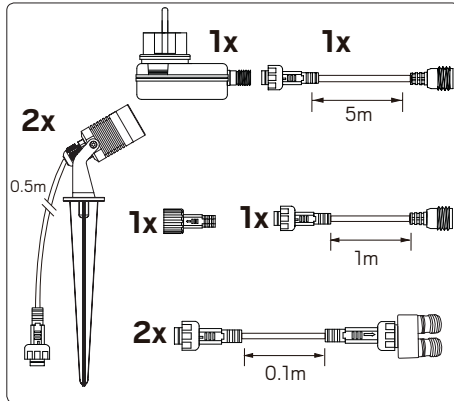

Spotlight Garden Kit

hidealite

E-nr	Snro	El.nr	GTIN	Name	LED color	Color	Unit effect
77 640 33	45 234 42	31 060 30	7392971130149	Spotlight Garden Kit	3000K	Stainless steel	2.1W
77 640 32	45 234 41	31 060 29	7392971130132	Spotlight Garden	3000K	Stainless steel	0.8W

E-nr	Snro	El.nr	GTIN	Name	Effect	Numbers of LED
79 813 79	40 114 31	66 211 13	7392971130385	Trafo Decklight	12VDC / 12W	Min 1pcs - Max 12 pcs 0.8W LED

For explanation of symbols see www.hidealite.se

SAFETY INSTRUCTIONS