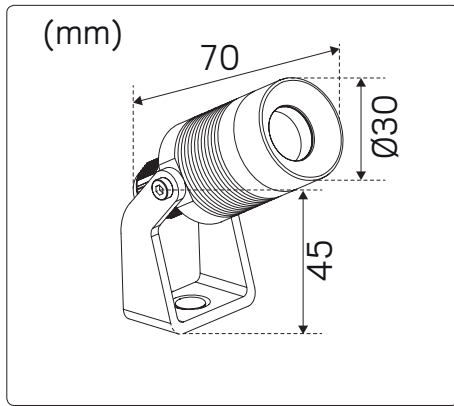

Spotlight Garden Kit

hidealite

E-nr	Snro	El.nr	GTIN	Name	LED color	Color	Unit effect
77 640 33	45 234 42	31 060 30	7392971130149	Spotlight Garden Kit	3000K	Stainless steel	2.1W
77 640 32	45 234 41	31 060 29	7392971130132	Spotlight Garden	3000K	Stainless steel	0.8W

E-nr	Snro	El.nr	GTIN	Name	Effect	Numbers of LED
79 813 79	40 114 31	66 211 13	7392971130385	Trafo Decklight	12VDC / 12W	Min 1pcs - Max 12 pcs 0.8W LED

For explanation of symbols see www.hidealite.se

SAFETY INSTRUCTIONS